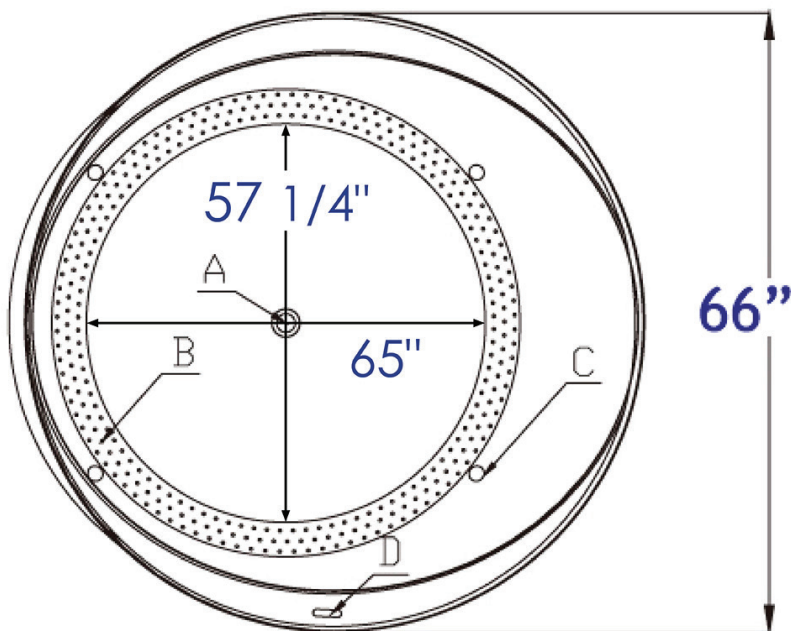

- A: Drain
- B: Air Holes
- C: LED Light
- D: Control Panel

Note: All product dimensions are approximate and should be verified on site prior to installation.
Visit www.EAGOUSA.com for more information.