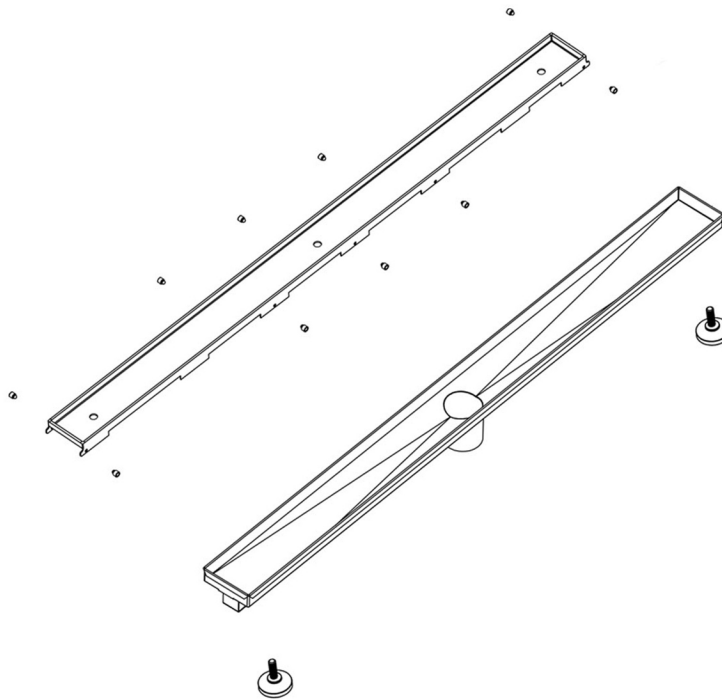

**ABLD47A**

# 47" Stainless Steel Linear Shower Drain with No Cover

**Note:** All product dimensions are approximate and should be verified on site prior to installation.  
Visit [www.ALFIbrand.com](http://www.ALFIbrand.com) for more information.