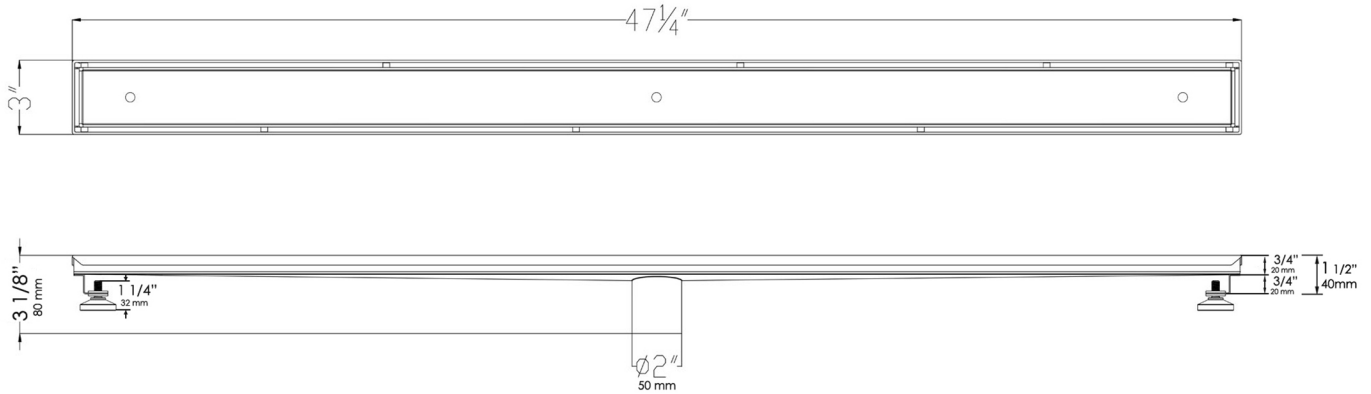

# 47" Stainless Steel Linear Shower Drain with No Cover

**Note:** All product dimensions are approximate and should be verified on site prior to installation.  
Visit [www.ALFIbrand.com](http://www.ALFIbrand.com) for more information.