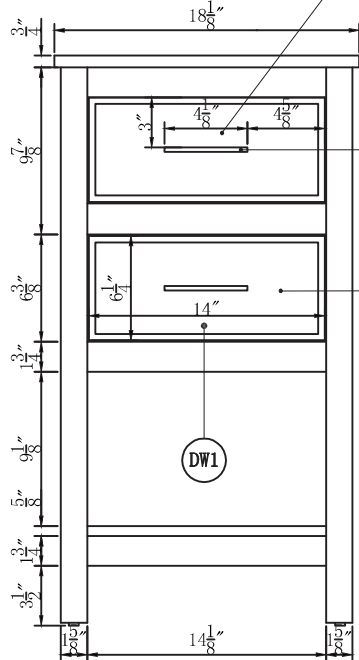

1 drawer 18"

Top view

Back view

Front view

fake drawer

U drawer

Side view

Drawer Interior Size

DWG. NO.:

MODEL NO.:

VF19018BL

ALTERATIONS

1	
2	
3	
4	

FOR PROPOSAL ONLY ALL DIMENSIONS TO BE VERIFIED

SCALE:

DWG. BY: