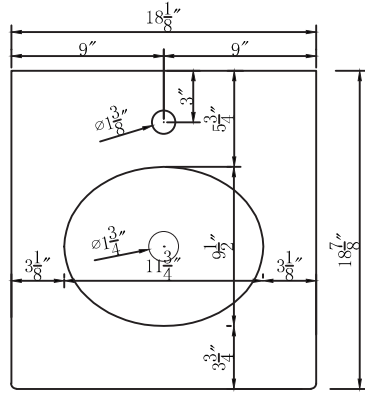

1 drawer 18"

Top view

Back view

Front view

fake drawer

U drawer

Side view

Drawer Interior Size

DWG. NO.:

MODEL NO.:

VF19018BL

ALTERATIONS

1	
2	
3	
4	

FOR PROPOSAL ONLY ALL DIMENSIONS TO BE VERIFIED

SCALE:

DWG. BY: