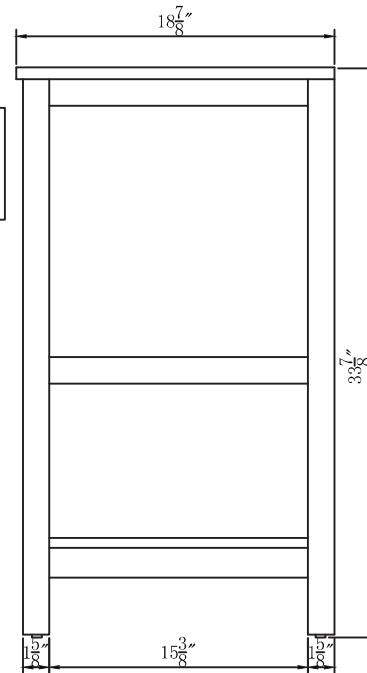

1 drawer 18"

Top view

Back view

Front view

fake drawer

U drawer

Side view

Drawer Interior Size

DWG. NO.:

MODEL NO.:

VF19018BL

ALTERATIONS

1	
2	
3	
4	

FOR PROPOSAL ONLY ALL DIMENSIONS TO BE VERIFIED

SCALE:

DWG. BY: