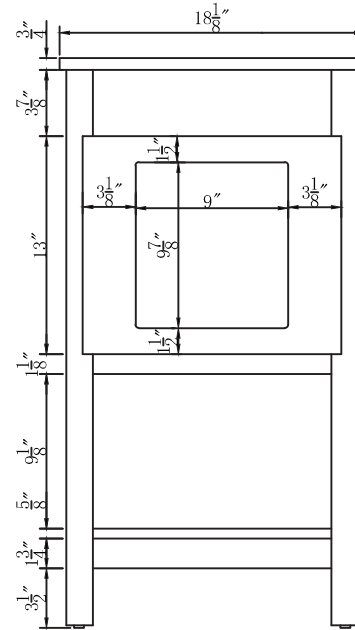

1 drawer 18"

Top view

Back view

Front view

fake drawer

U drawer

Side view

Drawer Interior Size

DWG. NO.:

MODEL NO.:

VF19018BL

ALTERATIONS

1	
2	
3	
4	

FOR PROPOSAL ONLY ALL DIMENSIONS TO BE VERIFIED

SCALE:

DWG. BY: