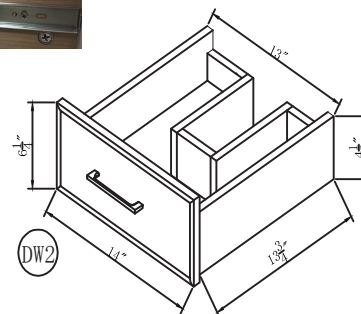

Top view

Back view

Front view

Side view

Drawer Interior Size

DWG. NO.:

MODEL NO.:

VF19048WH

ALTERATIONS

1	
2	
3	
4	

FOR PROPOSAL ONLY ALL DIMENSIONS TO BE VERIFIED

SCALE:

DWG. BY:

CHECKED BY:

DATE:

PROJECT: