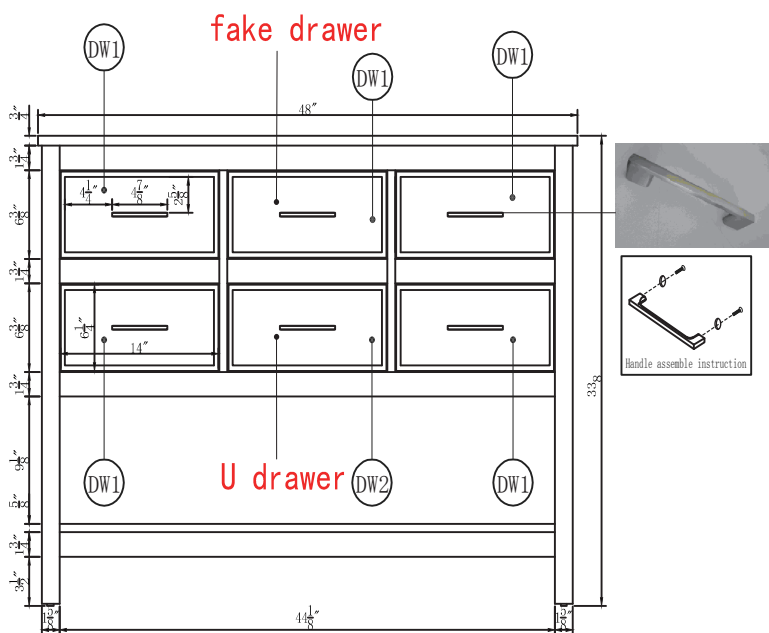

Top view

Back view

Front view

Side view

Drawer Interior Size

DWG. NO.:

MODEL NO.:

VF19048WH

ALTERATIONS

1	
2	
3	
4	

FOR PROPOSAL ONLY ALL DIMENSIONS TO BE VERIFIED

SCALE:

DWG. BY:

CHECKED BY:

DATE:

PROJECT: