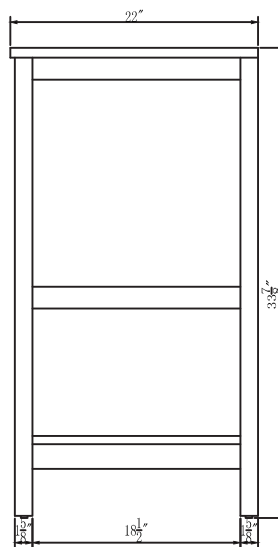

Top view

Back view

Front view

Side view

Drawer Interior Size

DWG. NO.:

MODEL NO.:

VF19048WH

ALTERATIONS

1	
2	
3	
4	

FOR PROPOSAL ONLY ALL DIMENSIONS TO BE VERIFIED

SCALE:

DWG. BY:

CHECKED BY:

DATE:

PROJECT: