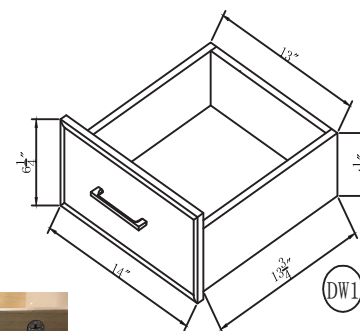

Top view

Back view

Front view

Side view

Drawer Interior Size

DWG. NO.:

MODEL NO.:

VF19048WH

ALTERATIONS

1	
2	
3	
4	

FOR PROPOSAL ONLY ALL DIMENSIONS TO BE VERIFIED

SCALE:

DWG. BY:

CHECKED BY:

DATE:

PROJECT: