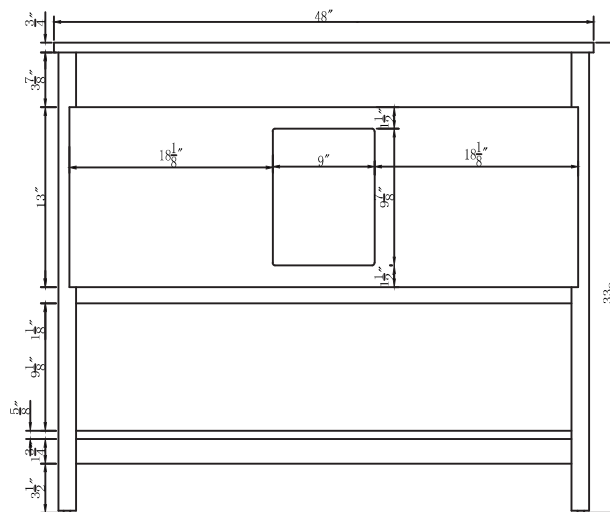

Top view

Back view

Front view

Side view

Drawer Interior Size

DWG. NO.:

MODEL NO.:

VF19048WH

ALTERATIONS

1	
2	
3	
4	

FOR PROPOSAL ONLY ALL DIMENSIONS TO BE VERIFIED

SCALE:

DWG. BY:

CHECKED BY:

DATE:

PROJECT: