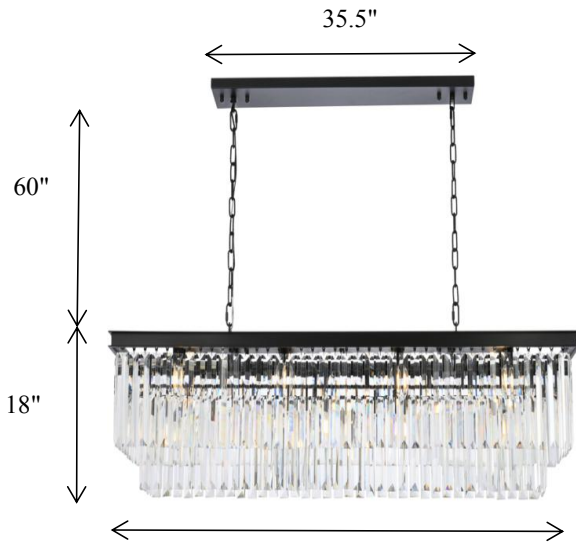

PRODUCT SPECIFICATION SHEET

Sydney collection

Sydney 12-Light Matte Black Pendant Clear Crystal

60"

Matte Black

Item No:1232D60MB

Polished Nickel

Item No:1232D60PN

Available Finishes

*The Collection is composed of Chandeliers,
Pendants*

Dimensions

Canopy/Backplate (in)	L35.5"*W5"*H1"
Chain/Rod Length	60"
Length	60"
Width	14"
Height	18"
Maximum Height	78"

Specifications

Finish	2 Finishes
Material	Iron and Crystal
Crystal Color	Clear
Type	Pendant
Hanging Device	Chain
Voltage	110-125V
Dimmable	YES
Warranty	1 Year Limited
Shipment Type	Small Parcel

Bulb / Socket

Socket Type	E12
Number of Lights	12
Wattage/Bulb	40W
Included	No

Installation

Indoor/Outdoor	Indoor
Dry/Wet/Damp	Dry
Weight	113.2 LBS
Wire Length	144"
Safety Rating	UL Listed