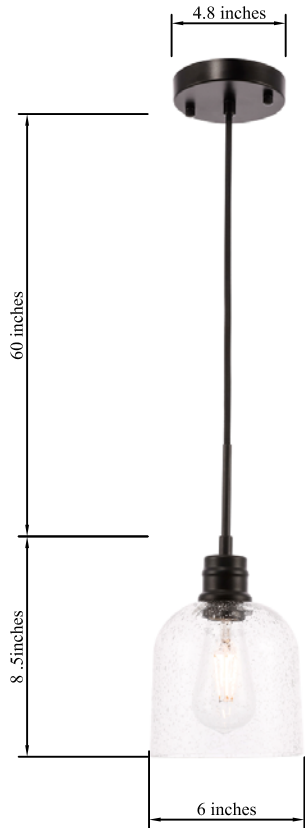

PRODUCT SPECIFICATION SHEET

GABE COLLECTION

GABE 1-Light Black Pendant Clear Bubble Glass

Black
Item No:LD6210BK

Chrome
Item No:LD6211C

Brass
Item No:LD6212BR

Available Finishes

Dimensions

Canopy Size(in)	D4.8"*H1"
Chain/Rod Length	N/A
Length	N/A
Width	6"
Height	8.5"
Maximum Height	68"

Specifications

Finish	3 Finishes
Material	Iron / Glass
Glass Color	Clear Bubble
Type	Pendant
Hanging Device	Cord
Voltage	110-125V
Dimmable	Yes
Warranty	1 Year Limited
Shipment Type	Small Parcel

Bulb / Socket

Socket Type	E26
Number of Lights	1
Wattage/Bulb	40W
Included	No

Installation

Indoor/Outdoor	Indoor
Dry/Wet/Damp	Dry
Weight	1.8 LBS
Wire Length	59"
Safety Rating	ETL Listed