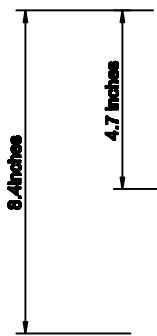

PRODUCT SPECIFICATION SHEET

PHINEAS COLLECTION

PHINEAS 1-Light Chrome Wall Lamp Clear Crystal

Chrome
Item No:LD7007C

Brass
Item No:LD7006BR

Available Finishes

Dimensions

Back plate Size(in)	L4.8" W4.8" H0.8"
Width	4.8"
Extension	5.8"
Height	8.4"
Maximum Height	N/A

Specifications

Finish	2 Finishes
Material	Iron / Crystal
Crystal Color	Clear
Type	Wall lamp
Hanging Device	N/A
Voltage	110-125V
Dimmable	Yes
Warranty	1 Year Limited
Shipment Type	Small Parcel

Bulb / Socket

Socket Type	E12
Number of Lights	1
Wattage/Bulb	40W
Included	No

Installation

Indoor/Outdoor	Indoor
Dry/Wet/Damp	Dry
Weight	1.36 LBS
Wire Length	6"
Safety Rating	ETL Listed