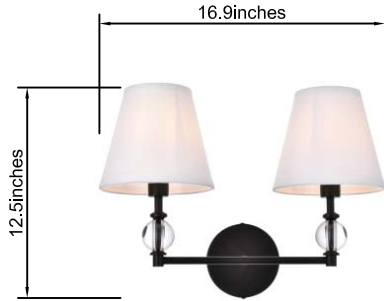

PRODUCT SPECIFICATION SHEET

BETHANY COLLECTION

BETHANY 2-Light Black and White Wall Lamp Clear

Black
Item No:LD7022W15BK

Brass
Item No:LD7022W15BR

Stain Nickel
Item No:LD7022W15SN

Available Finishes

Dimensions

Back plate Size(in)	Ø 4.7" H1.0"
Width	16.9"
Extension	8.5"
Height	12.5"
Maximum Height	N/A

Specifications

Finish	3 Finishes
Material	Metal and Crystal and Fabric shade
Crystal Color	Clear
Type	Wall lamp
Hanging Device	N/A
Voltage	110-125V
Dimmable	Yes
Warranty	1 Year Limited
Shipment Type	Small Parcel

Bulb / Socket

Socket Type	E12
Number of Lights	2
Wattage/Bulb	80W
Included	No

Installation

Indoor/Outdoor	Indoor
Dry/Wet/Damp	Dry
Weight	2.6 LBS
Wire Length	6"
Safety Rating	ETL Listed