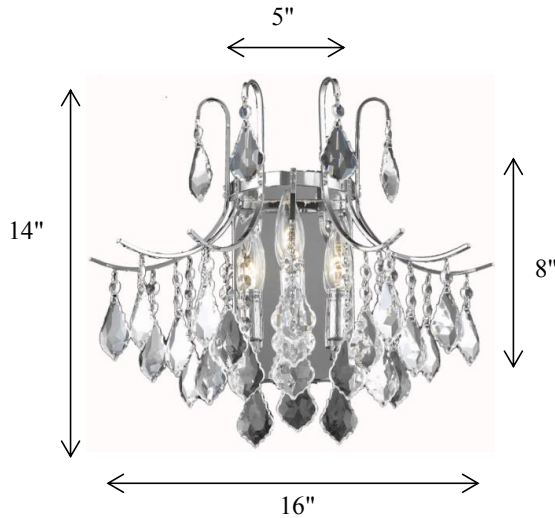

## Amelia collection

Amelia 3-Light Chrome bathroom lamp Clear Crystal

Chrome  
Item No:LD8100W16C

Gold  
Item No:LD8100W16G

### Dimensions

Canopy/Backplate (in)	L8"*W5"*H1"
Chain/Rod Length	N/A
Width	16"
Extension	6.8"
Height	14"
Maximum Height	N/A

### Specifications

Finish	2 Finishes
Material	Iron and Crystal
Crystal Color	Clear
Type	Bathroom lamp
Hanging Device	N/A
Voltage	110-125V
Dimmable	YES
Warranty	1 Year Limited
Shipment Type	Small Parcel