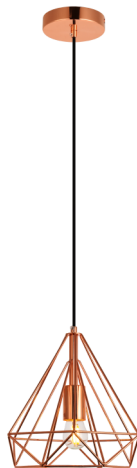

PRODUCT SPECIFICATION SHEET

COLLECTION

1-Light Pendant lamp Iron Shade

Black
Item No:LDPD2089

Copper
Item No:LDPD2090

Available Finishes

Dimensions

Canopy Size(in)	D4.7"H1"
Chain/Rod Length	60"
Length	N/A
Width	9.5"
Height	9.5"
Maximum Height	69.5"

Specifications

Finish	2 Finishes
Material	Iron
Glass Color	N/A
Type	Pendant lamp
Hanging Device	Cord
Voltage	110-125V
Dimmable	Yes
Warranty	1 Year Limited
Shipment Type	Small Parcel

Bulb / Socket

Socket Type	E26
Number of Lights	1
Wattage/Bulb	40W
Included	No