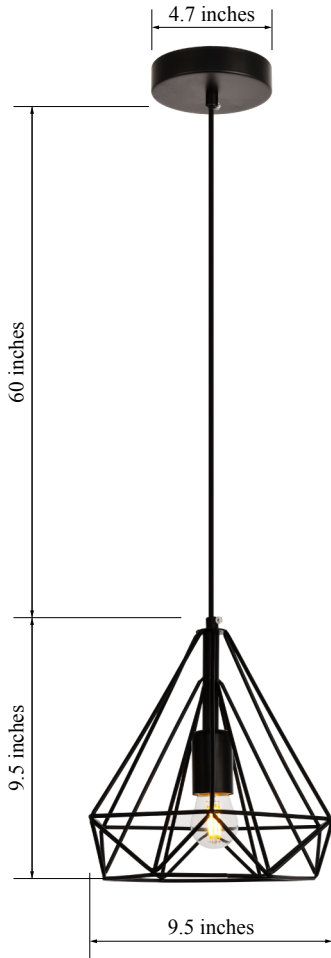

PRODUCT SPECIFICATION SHEET

COLLECTION

1-Light Pendant lamp Iron Shade

Black
Item No:LDPD2089

Copper
Item No:LDPD2090

Available Finishes

Dimensions

Canopy Size(in)	D4.7"H1"
Chain/Rod Length	60"
Length	N/A
Width	9.5"
Height	9.5"
Maximum Height	69.5"

Specifications

Finish	2 Finishes
Material	Iron
Glass Color	N/A
Type	Pendant lamp
Hanging Device	Cord
Voltage	110-125V
Dimmable	Yes
Warranty	1 Year Limited
Shipment Type	Small Parcel

Bulb / Socket

Socket Type	E26
Number of Lights	1
Wattage/Bulb	40W
Included	No

Installation

Indoor/Outdoor	Indoor
Dry/Wet/Damp	Dry
Weight	1.7 LBS
Wire Length	60"
Safety Rating	ETL Listed