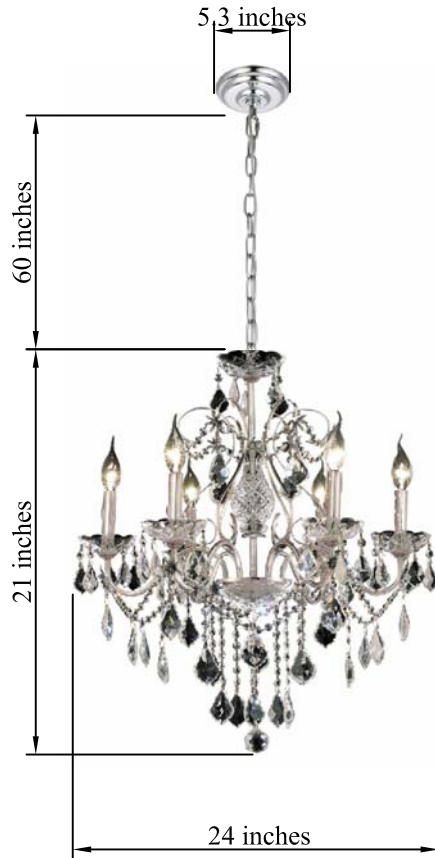

## ST.FRANCIS COLLECTION

ST.FRANCIS 6-Light Chrome Chandelier Clear Royal Cut Crystal

Chrome  
Item No:2015D24C

Gold  
Item No:2015D24G

Dark Bronze  
Item No:2015D24DB

### Dimensions

Canopy Size(in)	D5.3"H1.2"
Chain/Rod Length	60"
Length	N/A
Width	24"
Height	21"
Maximum Height	81"

### Specifications

Finish	3 Finishes
Material	Iron / Glass / Crystal
Crystal / Glass Color	Clear
Type	Chandelier
Hanging Device	Chain
Voltage	110-125V
Dimmable	No
Warranty	1 Year Limited
Shipment Type	Small Parcel

### Bulb / Socket

Socket Type	E12
Number of Lights	6
Wattage/Bulb	40W
Included	No