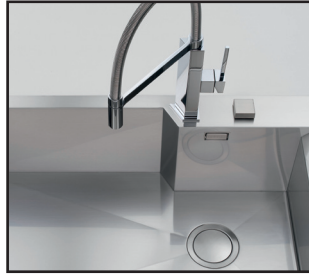

Foster Sinks

Quadra armored sink 1B 17"x18" UM - **1236 660**

HIGHLIGHTS

Foster brushed finish

The exclusive finishes on Foster steels are the result of diligent research, the aim being to achieve the perfect combination between good looks and functionality. A distinctive feature, a true trademark that makes our products stand out for the ease with which they can be cleaned.

Sturdy sink

The quality of Foster sinks is also in the thickness. All models use top grade stainless steel to manufacture "sturdy" sinks with an elegant design.

Diamond shaped bottom

The water drainage on the base of the sink is a minimalist but original design, with perfectly square edges and a diamond shaped bottom that allows perfect flow of water

Accessories

The concept of functionality is a key element for Foster. Each sink is matched by a series of practical and elegant accessories that transform the sink into a functional working center.

Undermount

The classy and contemporary way to install a sink, here proposed in a wide range of different models and designs.

Series	Quadra Armored
Model	Quadra armored sink 1B 17"x18" UM
material	AISI 304 stainless steel
finish	Satin finish
thickness	16 Gauge (1,5 mm)
Inset type	undermount
overall dimensions	19" x 19"
bowls dimensions	1 bowl 17" x 18"
bowls depth	10"
Cut out	17" x 18"
waste fitting type	3 1/2" - with stainless steel basket
bowls bottom	x cross bending for easy water draining
Underside	protected with heavy duty undercoating
fixing system	undermount fixing kit (brass insert and clips)
Accessories:	1, T*, Z*, 3
accessories note	To use only with L3 chopping board