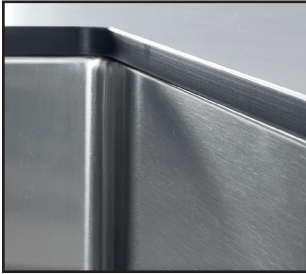

Foster Sinks

Quadra armored sink 1B 17"x18" UM - **1236 660**

HIGHLIGHTS

Foster brushed finish

The exclusive finishes on Foster steels are the result of diligent research, the aim being to achieve the perfect combination between good looks and functionality. A distinctive feature, a true trademark that makes our products stand out for the ease with which they can be cleaned.

Sturdy sink

The quality of Foster sinks is also in the thickness. All models use top grade stainless steel to manufacture "sturdy" sinks with an elegant design.

Diamond shaped bottom

The water drainage on the base of the sink is a minimalist but original design, with perfectly square edges and a diamond shaped bottom that allows perfect flow of water

Accessories

The concept of functionality is a key element for Foster. Each sink is matched by a series of practical and elegant accessories that transform the sink into a functional working center.

Undermount

The classy and contemporary way to install a sink, here proposed in a wide range of different models and designs.

Series	Quadra Armored
Model	Quadra armored sink 1B 17"x18" UM
material	AISI 304 stainless steel
finish	Satin finish
thickness	16 Gauge (1,5 mm)
Inset type	undermount
overall dimensions	19" x 19"
bowls dimensions	1 bowl 17" x 18"
bowls depth	10"
Cut out	17" x 18"
waste fitting type	3 1/2" - with stainless steel basket
bowls bottom	x cross bending for easy water draining
Underside	protected with heavy duty undercoating
fixing system	undermount fixing kit (brass insert and clips)
Accessories:	1, T*, Z*, 3
accessories note	To use only with L3 chopping board