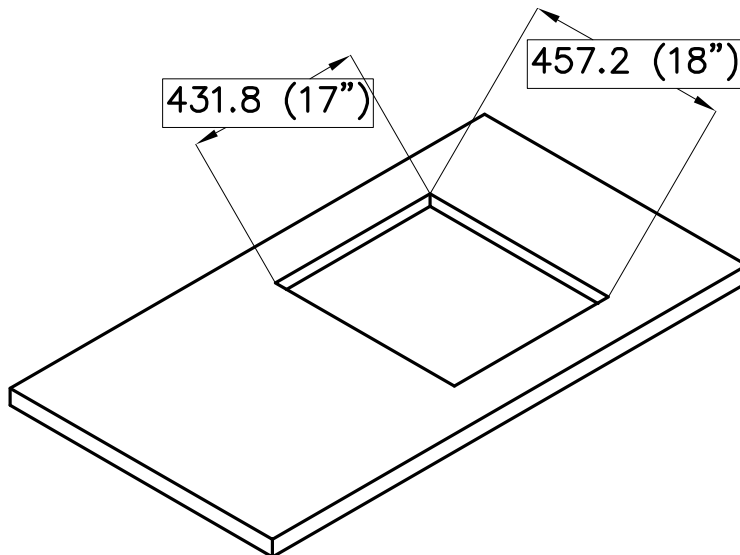

The classy and contemporary way to install a sink, here proposed in a wide range of different models and designs.

Series	Quadra Armored
Model	Quadra armored sink 1B 17"x18" UM
material	AISI 304 stainless steel
finish	Satin finish
thickness	16 Gauge (1,5 mm)
Inset type	undermount
overall dimensions	19" x 19"
bowls dimensions	1 bowl 17" x 18"
bowls depth	10"
Cut out	17" x 18"
waste fitting type	3 1/2" - with stainless steel basket
bowls bottom	x cross bending for easy water draining
Underside	protected with heavy duty undercoating
fixing system	undermount fixing kit (brass insert and clips)
Accessories:	1, T*, Z*, 3
accessories note	To use only with L3 chopping board

Foster 
kitchen appliances

Foster Sinks

Quadra armored sink 1B 17"x18" UM - **1236 660**

DIMENSIONS

CUT OUT

ACCESSORIES

1
Chopping board

T
stainless steel
dishes holder