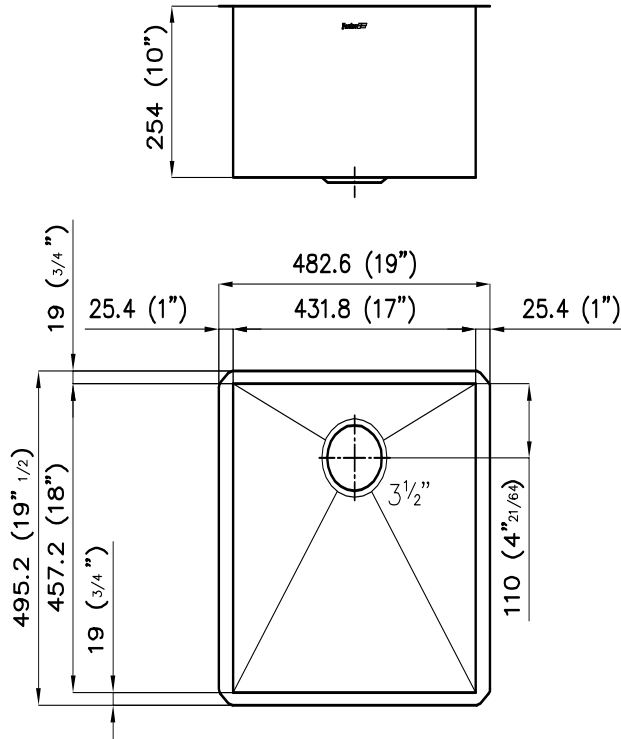

The classy and contemporary way to install a sink, here proposed in a wide range of different models and designs.

Series	Quadra Armored
Model	Quadra armored sink 1B 17"x18" UM
material	AISI 304 stainless steel
finish	Satin finish
thickness	16 Gauge (1,5 mm)
Inset type	undermount
overall dimensions	19" x 19"
bowls dimensions	1 bowl 17" x 18"
bowls depth	10"
Cut out	17" x 18"
waste fitting type	3 1/2" - with stainless steel basket
bowls bottom	x cross bending for easy water draining
Underside	protected with heavy duty undercoating
fixing system	undermount fixing kit (brass insert and clips)
Accessories:	1, T*, Z*, 3
accessories note	To use only with L3 chopping board

Foster 
kitchen appliances

Foster Sinks

Quadra armored sink 1B 17"x18" UM - **1236 660**

DIMENSIONS

CUT OUT

ACCESSORIES

1
Chopping board

T
stainless steel
dishes holder