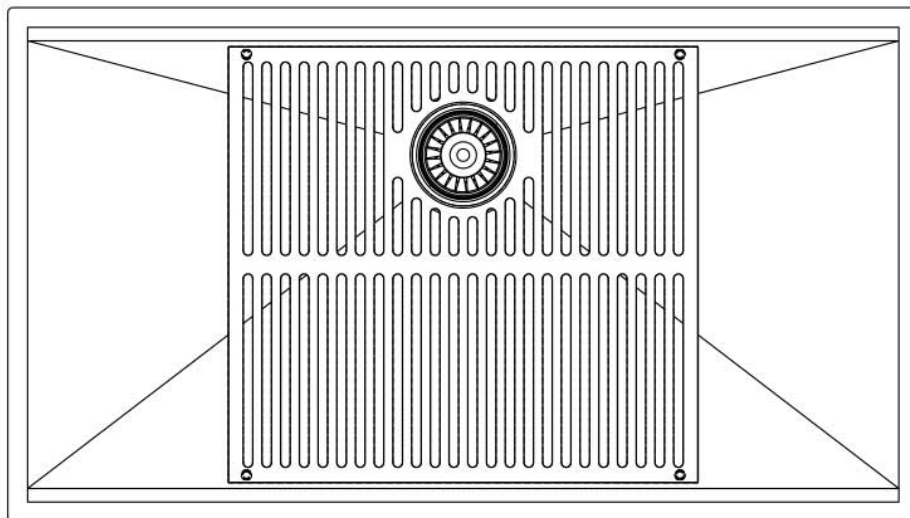

Edge positioning

Bottom positioning