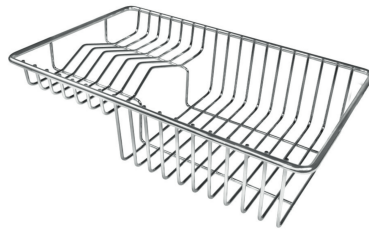

Cut out	32 ⁶³ / ₆₄ " x 17 ⁶³ / ₆₄ "
Waste fitting type	3 1/2" - with stainless steel basket
Bowls bottom	X cross bending for easy water draining
Underside	Protected with heavy duty undercoating
Fixing system	Undermount fixing kit (brass insert and clips)

FEATURES

Diamond-shape bottom	The draining of water is an important feature in a sink, and it's always taken good care of in Foster products. In the bent-welded sinks, which would have a flat bottom, the proper draining is guaranteed by the elegant beveling, which helps the water flow.
Double recess	Canova...
High thickness	1.5 mm thick steel. A significant thickness, which guarantees the maximum sturdiness and durability.
Basket 3,5" waste fitting	The drain is equipped with a large 3.5" drain, with the practical basket cap that prevents the discharge of solid parts. The 3.5 "drain allows the use of the Foster waste-disposer, compatible with all models.

TECHNICAL DATA

Edge positioning

Bottom positioning

OPTIONAL ACCESSORIES

Bottle holder 1773 723

Canova Black grid 8100 605

Grating kit complete with ring support and food collection tray 8159 101

Knives-holder 8100 030

Stainless Steel dishes holder 8100 303

Stainless steel perforated pan 8151 000

Twin Chopping Board - 8644 102

WARNING:

The accessories 8159101, 8100303, 8151000 are only usable in combination with 8644101