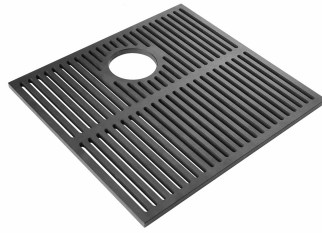

Sink Canova 35" x 20" – U/M - 1339 660

Sinks

Code: 1339 660

AISI 304 Stainless steel

Satin finish

Undermount

x cross bending for easy water draining

DETAILS

Series	Canova
Material	AISI 304 stainless steel
Finish	Satin finish
Thickness	16 Gauge (1.5 mm)
Inset type	Undermount
Overall dimensions	34 ³¹ / ₆₄ " x 19 ³¹ / ₆₄ "
Bowls dimensions	1 bowl 32 ⁶³ / ₆₄ " x 17 ⁶³ / ₆₄ "
Bowls depht	10 "

FEATURES

Diamond-shape bottom	The draining of water is an important feature in a sink, and it's always taken good care of in Foster products. In the bent-welded sinks, which would have a flat bottom, the proper draining is guaranteed by the elegant beveling, which helps the water flow.
Double recess	Canova...
High thickness	1.5 mm thick steel. A significant thickness, which guarantees the maximum sturdiness and durability.
Basket 3,5" waste fitting	The drain is equipped with a large 3.5" drain, with the practical basket cap that prevents the discharge of solid parts. The 3.5 "drain allows the use of the Foster waste-disposer, compatible with all models.

TECHNICAL DATA

Edge positioning

Bottom positioning

OPTIONAL ACCESSORIES

Bottle holder 1773 723

Canova Black grid 8100 605

Grating kit complete with ring support and food collection tray 8159 101

Knives-holder 8100 030