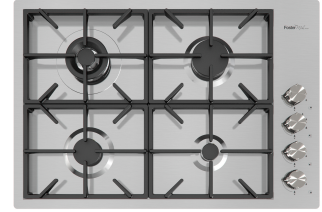

FEATURES

Diamond-shape bottom	The draining of water is an important feature in a sink, and it's always taken good care of in Foster products. In the bent-welded sinks, which would have a flat bottom, the proper draining is guaranteed by the elegant beveling, which helps the water flow.
Double recess	Canova...
High thickness	1.5 mm thick steel. A significant thickness, which guarantees the maximum sturdiness and durability.
Basket 3,5" waste fitting	The drain is equipped with a large 3.5" drain, with the practical basket cap that prevents the discharge of solid parts. The 3.5 "drain allows the use of the Foster waste-disposer, compatible with all models.

TECHNICAL DATA

Edge positioning

Bottom positioning

OPTIONAL ACCESSORIES

Bottle holder 1773 723

Canova Black grid 8100 605

Grating kit complete with ring support and food collection tray 8159 101

Knives-holder 8100 030

Stainless Steel dishes holder 8100 303

Stainless steel perforated pan 8151 000

Twin Chopping Board - 8644 102

WARNING:

The accessories 8159101, 8100303, 8151000 are only usable in combination with 8644101

RECOMMENDED PAIRINGS

Faucet Capri | Polished finish -
8467 005

Faucet Salina | Polished Finish -
8487 005

Milano Cooktop 4 burners - 7637
900

Milano Induction Cooktop 4 Plate
- 7371 945