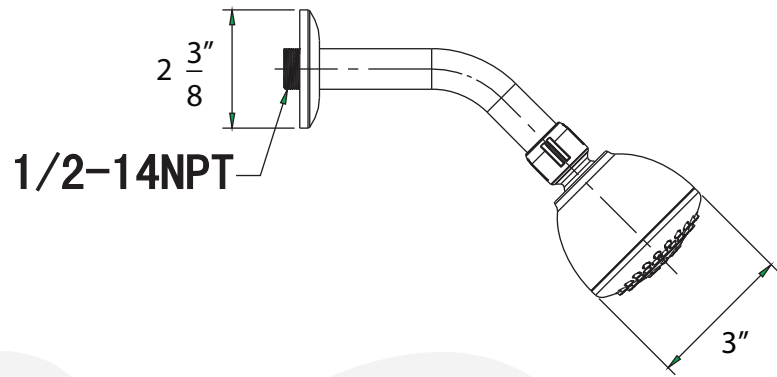

P6320001, P6320002 - Trend Tub and Shower

Description

- Tub & shower trim kit
- "Trend" metal lever handle
- 1 setting shower head
- 1.5 GPM ASME Compliant
- VALVE SOLD SEPARATELY

Standards

- Complies with IAPMO UPC/cUPC
- ADA Accessibility Guidelines for Buildings and Facilities - 4.27.4 Controls and Mechanisms
- CALGreen compliant
- EPA WaterSense Certified by IAPMO R&T
- California Energy Commission Listed

P6320001

Colors / Finishes

- P6320001 - Chrome
- P6320002 - PVD Satin Nickel

**BREAK DOWN
Component Parts List**

NO.	Part No	Qty
01	CTCT0043	1
02	CTPB0470	1
03	ATBE0085	1
04	CTHZ0330	1
05	CCQT0002	1
06	CTST4101	1
07	CTCB0185	1
08	CTCT0053	1
09	CTST0230	2
10	CTCT0052	1
11	CTWP0223	1
12	CTWP0192	1
13	ATBF0135	1