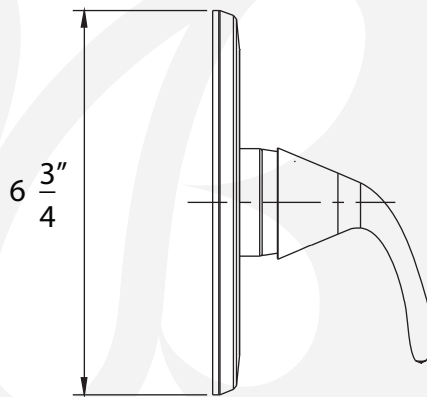

P6320001, P6320002 - Trend Tub and Shower

Description

- Tub & shower trim kit
- "Trend" metal lever handle
- 1 setting shower head
- 1.5 GPM ASME Compliant
- VALVE SOLD SEPARATELY

Standards

- Complies with IAPMO UPC/cUPC
- ADA Accessibility Guidelines for Buildings and Facilities - 4.27.4 Controls and Mechanisms
- CALGreen compliant
- EPA WaterSense Certified by IAPMO R&T
- California Energy Commission Listed

P6320001

Colors / Finishes

- P6320001 - Chrome
- P6320002 - PVD Satin Nickel

**BREAK DOWN
Component Parts List**

NO.	Part No	Qty
01	CTCT0043	1
02	CTPB0470	1
03	ATBE0085	1
04	CTHZ0330	1
05	CCQT0002	1
06	CTST4101	1
07	CTCB0185	1
08	CTCT0053	1
09	CTST0230	2
10	CTCT0052	1
11	CTWP0223	1
12	CTWP0192	1
13	ATBF0135	1