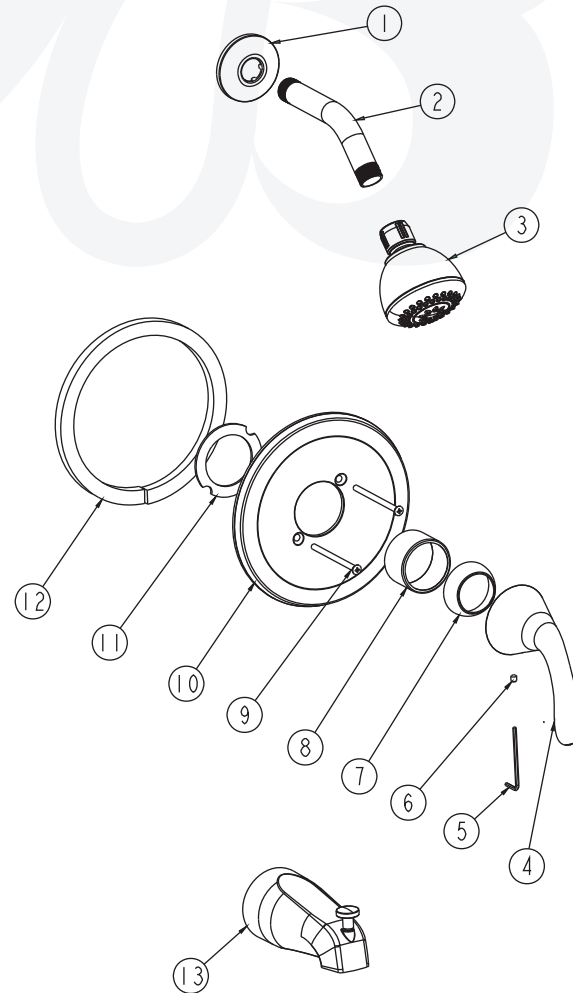

P6320001, P6320002 - Trend Tub and Shower

Description

- Tub & shower trim kit
- "Trend" metal lever handle
- 1 setting shower head
- 1.5 GPM ASME Compliant
- VALVE SOLD SEPARATELY

Standards

- Complies with IAPMO UPC/cUPC
- ADA Accessibility Guidelines for Buildings and Facilities - 4.27.4 Controls and Mechanisms
- CALGreen compliant
- EPA WaterSense Certified by IAPMO R&T
- California Energy Commission Listed

P6320001

Colors / Finishes

- P6320001 - Chrome
- P6320002 - PVD Satin Nickel

**BREAK DOWN
Component Parts List**

NO.	Part No	Qty
01	CTCT0043	1
02	CTPB0470	1
03	ATBE0085	1
04	CTHZ0330	1
05	CCQT0002	1
06	CTST4101	1
07	CTCB0185	1
08	CTCT0053	1
09	CTST0230	2
10	CTCT0052	1
11	CTWP0223	1
12	CTWP0192	1
13	ATBF0135	1