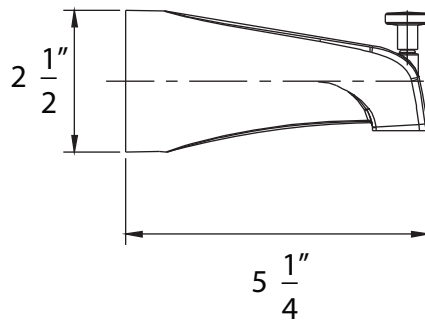

Item Number	Type	Date
P6320001, P6320002	Tub and Shower	3/17/2016