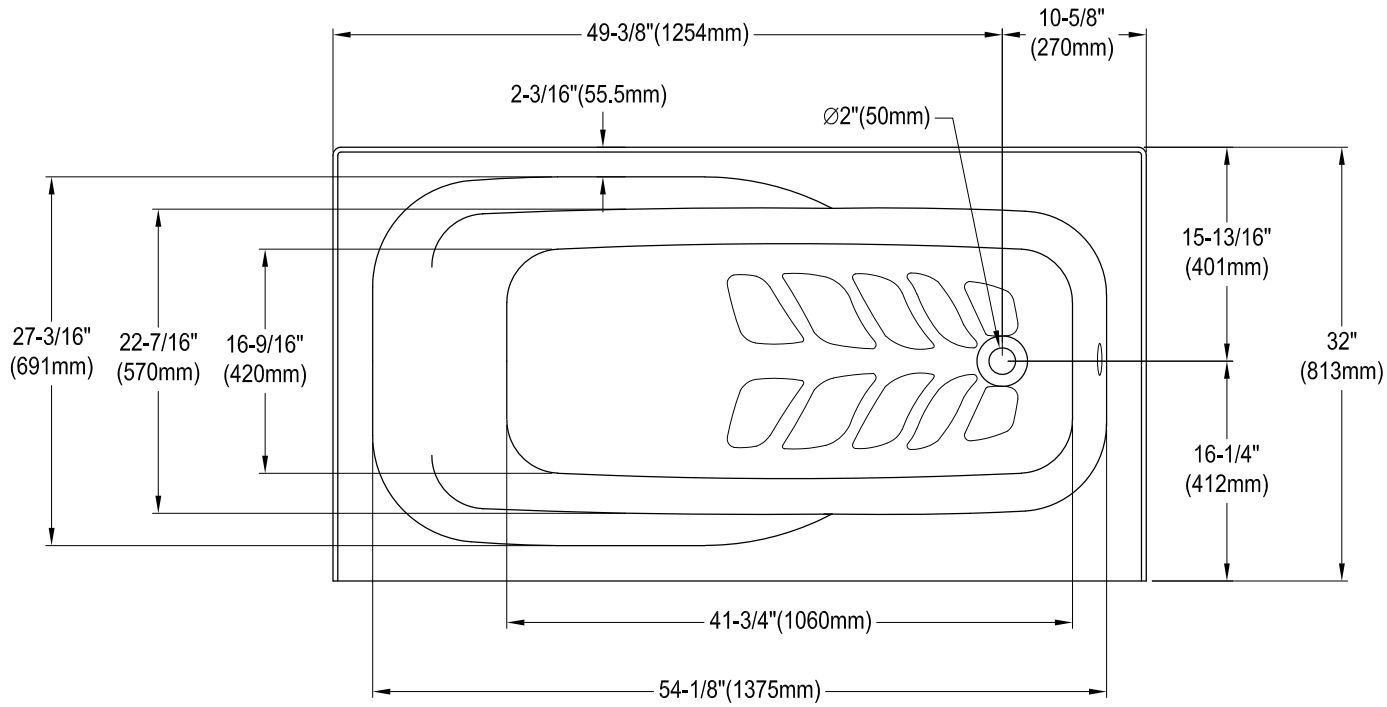

VTAP6031R21C

60" Acrylic Anti-Skid Alcove Tub With Right Hand Drain Hole

M10 x 60 (2 pcs)
M10 x 45 (2 pcs)