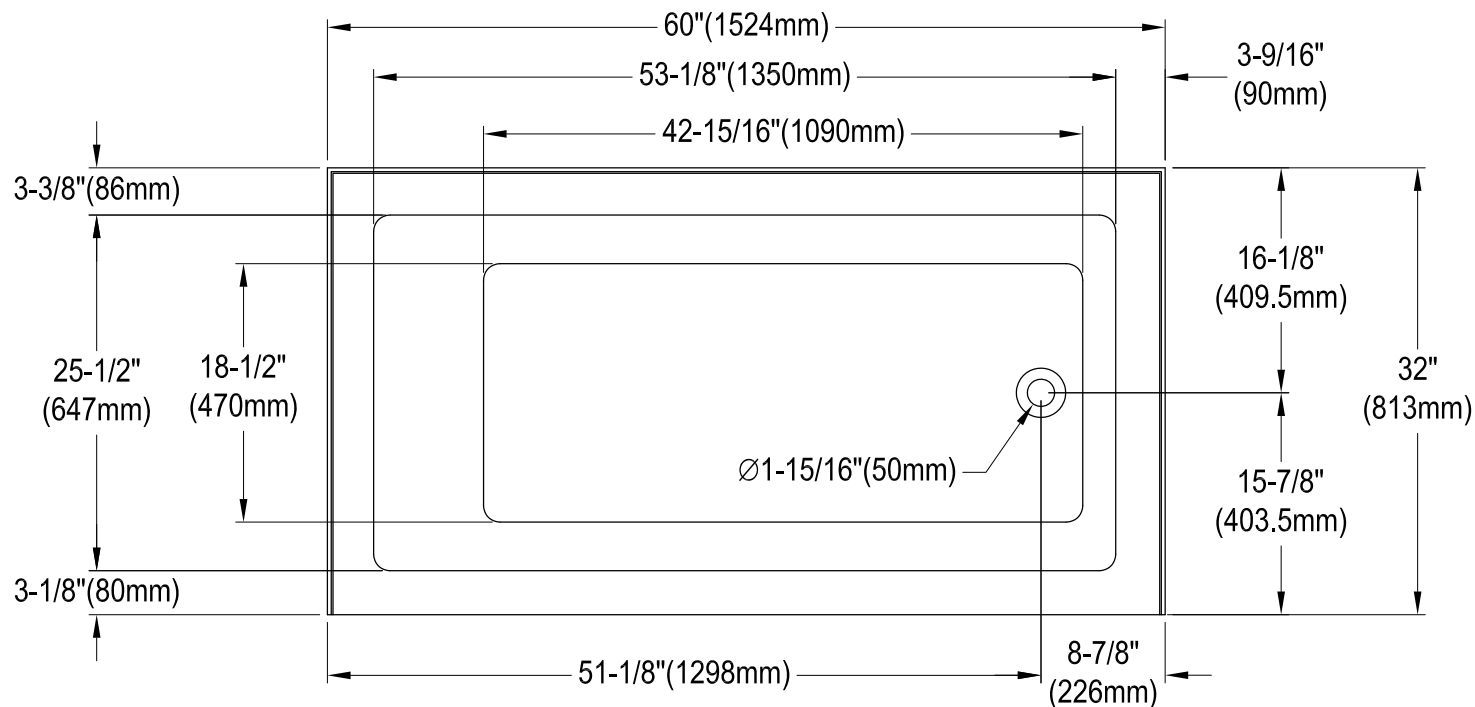

VTAP603222R

60" Alcove Acrylic Tub With Right Hand Drain Hole

M10 x 65 (5 pcs)

Five M10 x 65 screws are shown, used for mounting the tub.