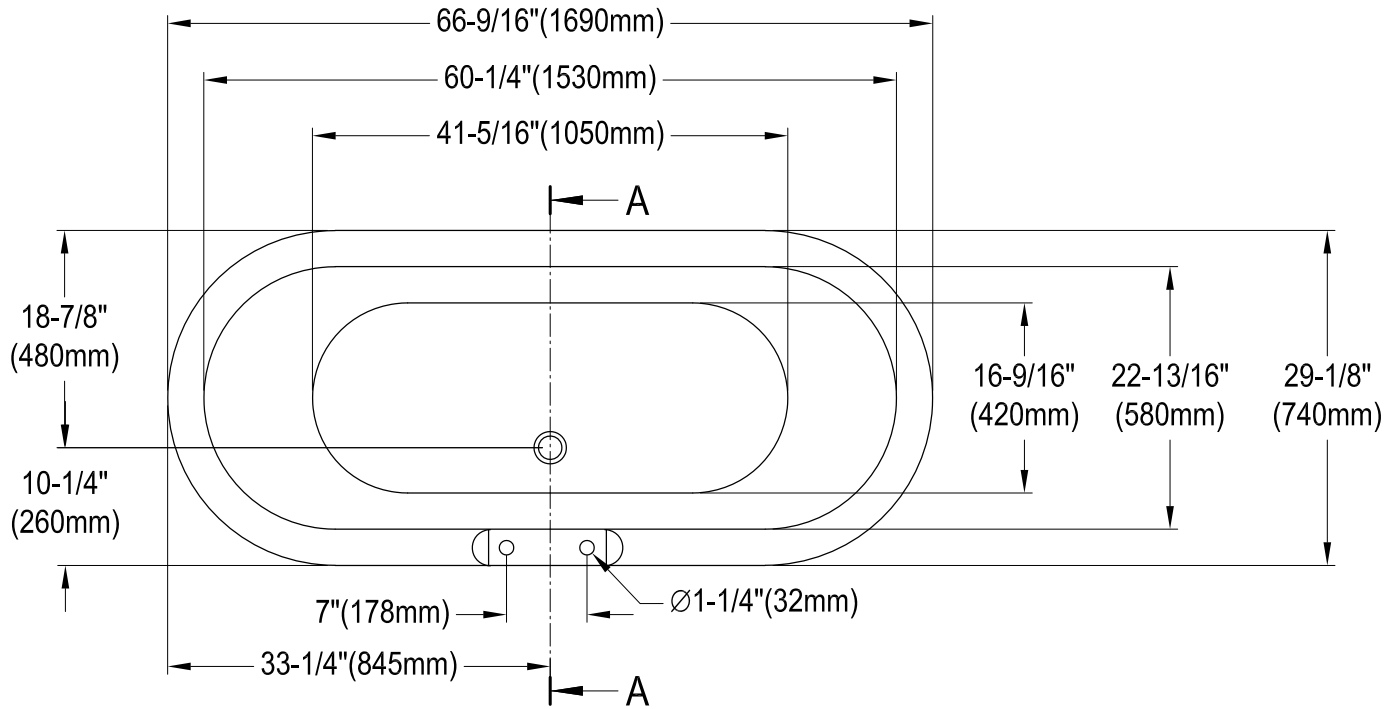

VT7DS672924H1,2,5,8

67" Acrylic Clawfoot Tub With 7" Faucet Drillings

Section A-A