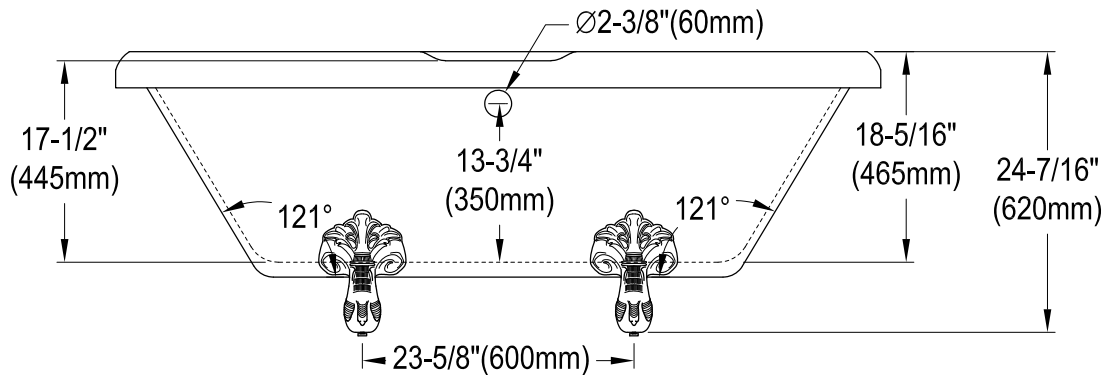

VT7DS672924H1,2,5,8

67" Acrylic Clawfoot Tub With 7" Faucet Drillings

Section A-A