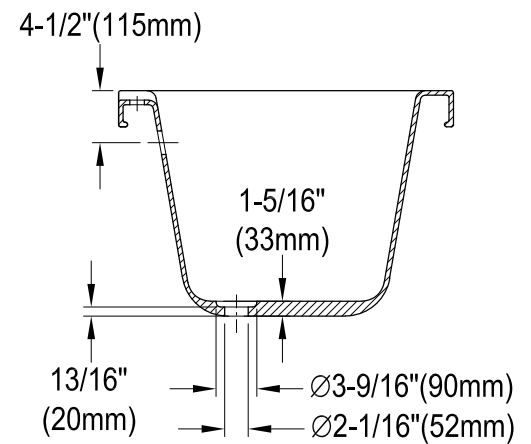

VT7DS672924H1,2,5,8

67" Acrylic Clawfoot Tub With 7" Faucet Drillings

Section A-A