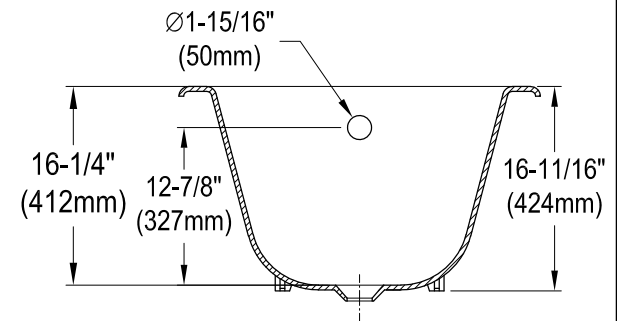

# VCT7D5431B0,1,2,5,6,8,W

54" Cast Iron Clawfoot Tub With 7" Faucet Drillings

M10 x 20 (4 pcs)  
■■■■

Section A-A