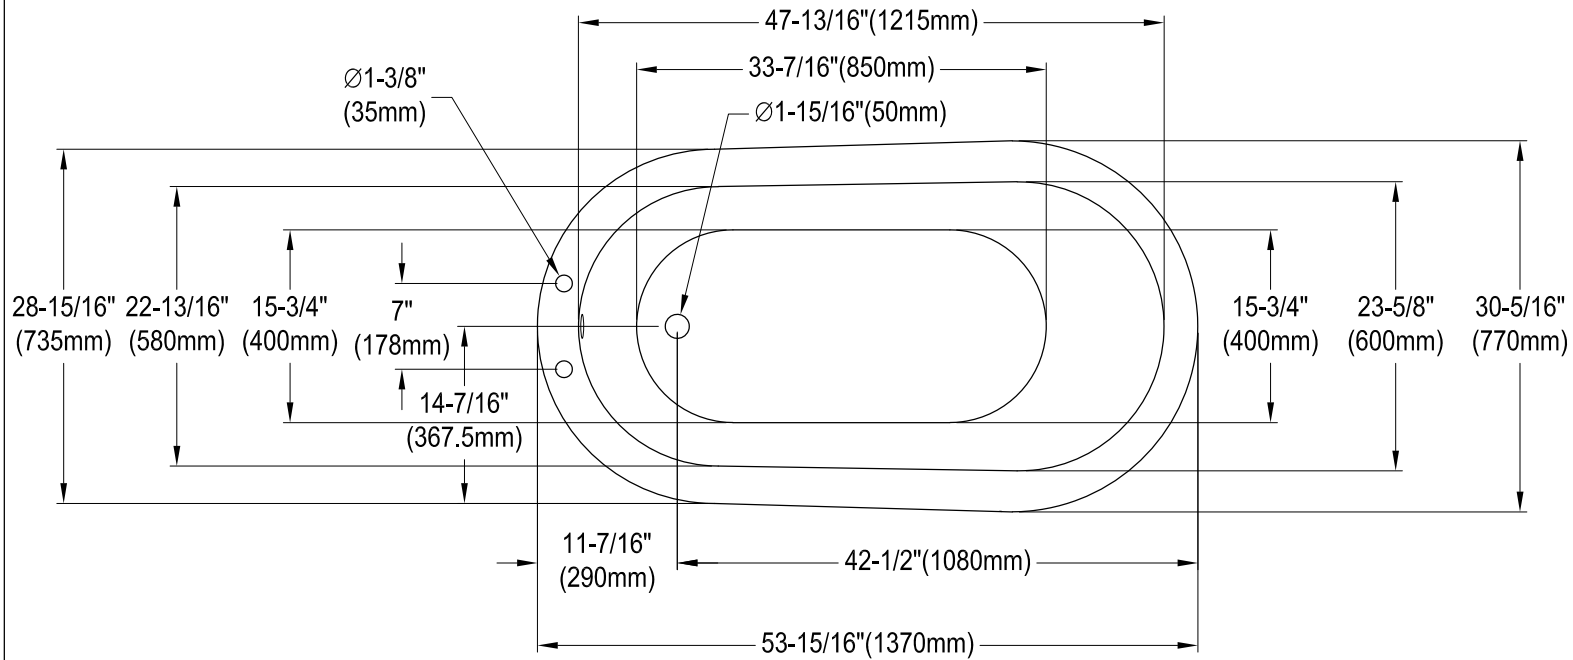

# VCT7D5431B0,1,2,5,6,8,W

54" Cast Iron Clawfoot Tub With 7" Faucet Drillings

M10 x 20 (4 pcs)  
■■■■

Section A-A