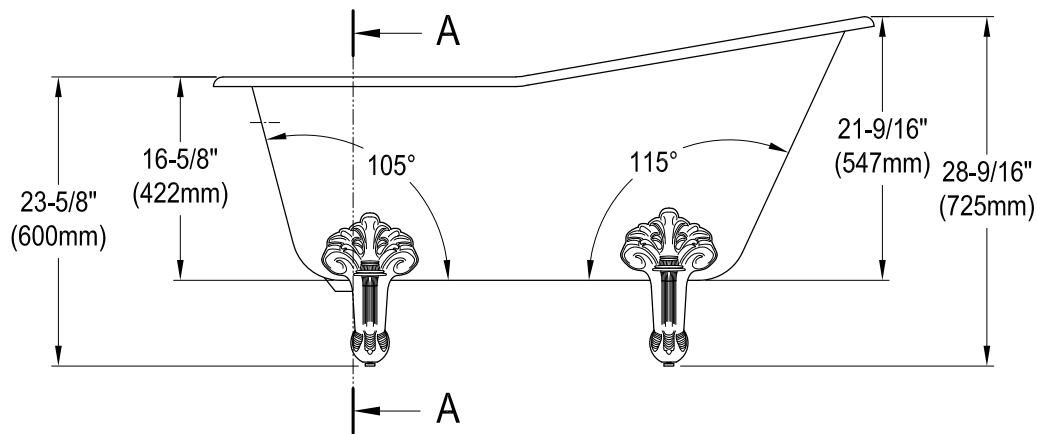

# VCT7D5431B0,1,2,5,6,8,W

54" Cast Iron Clawfoot Tub With 7" Faucet Drillings

M10 x 20 (4 pcs)  
■■■■

Section A-A