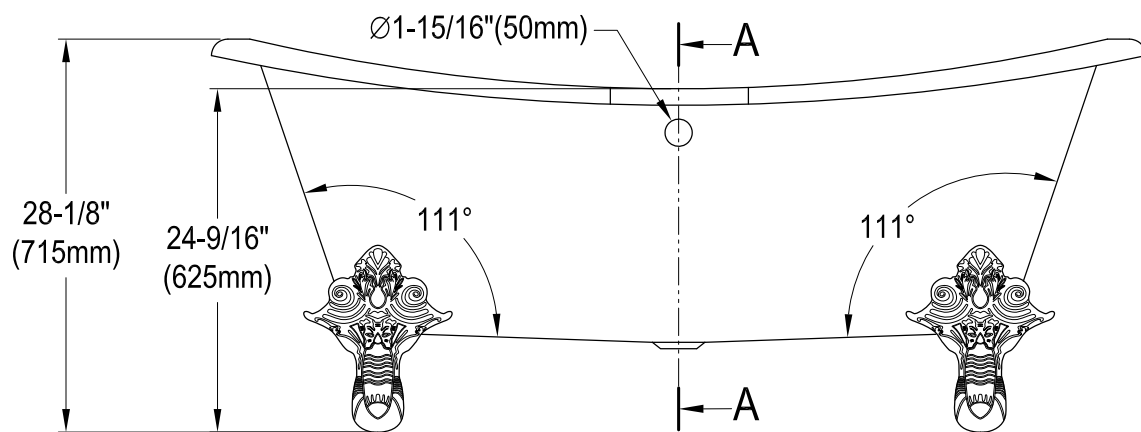

# VCT7DS6731NL0,1,2,5,8,W

67" Cast Iron Clawfoot Tub With 7" Faucet Drillings

M10 x 20 (4 pcs)

Section A-A