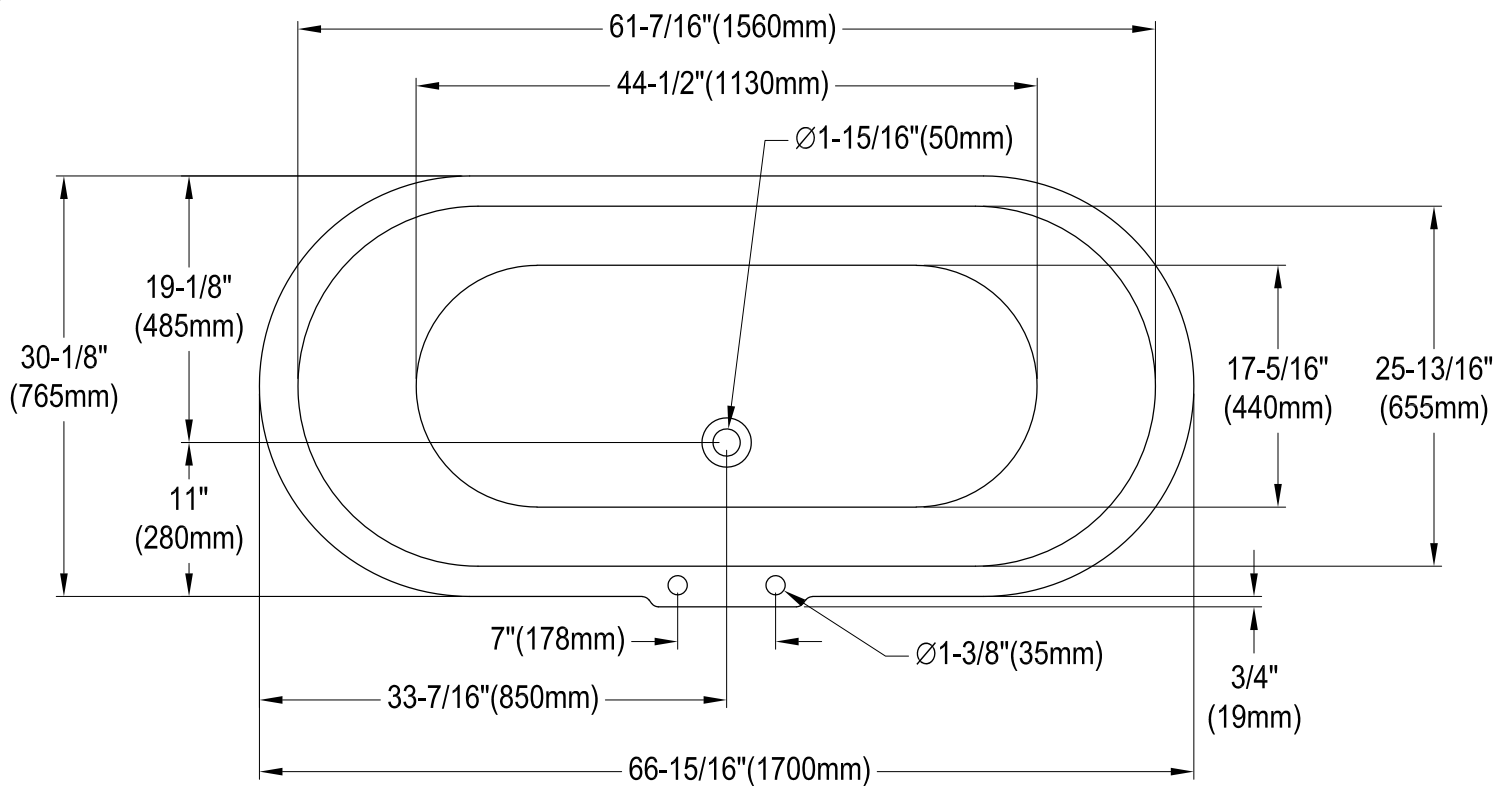

# VCT7DS6731NL0,1,2,5,8,W

67" Cast Iron Clawfoot Tub With 7" Faucet Drillings

M10 x 20 (4 pcs)

Section A-A