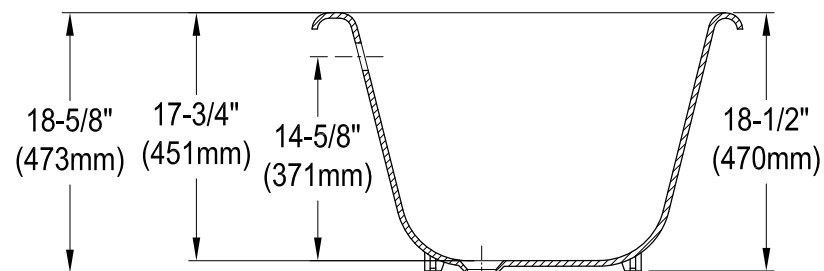

# VCT7DS6731NL0,1,2,5,8,W

67" Cast Iron Clawfoot Tub With 7" Faucet Drillings

M10 x 20 (4 pcs)

Section A-A