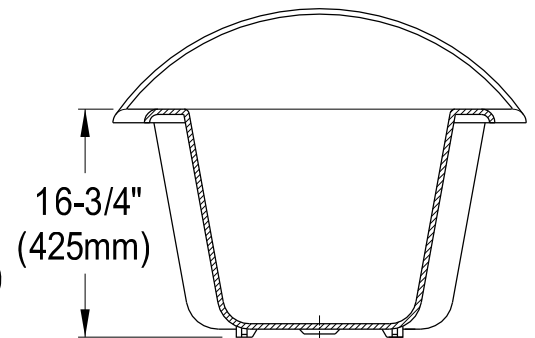

VCT7D653129B1,2,5,8,W

61" Cast Iron Bathtub With 7" Faucet Drillings

Section A-A