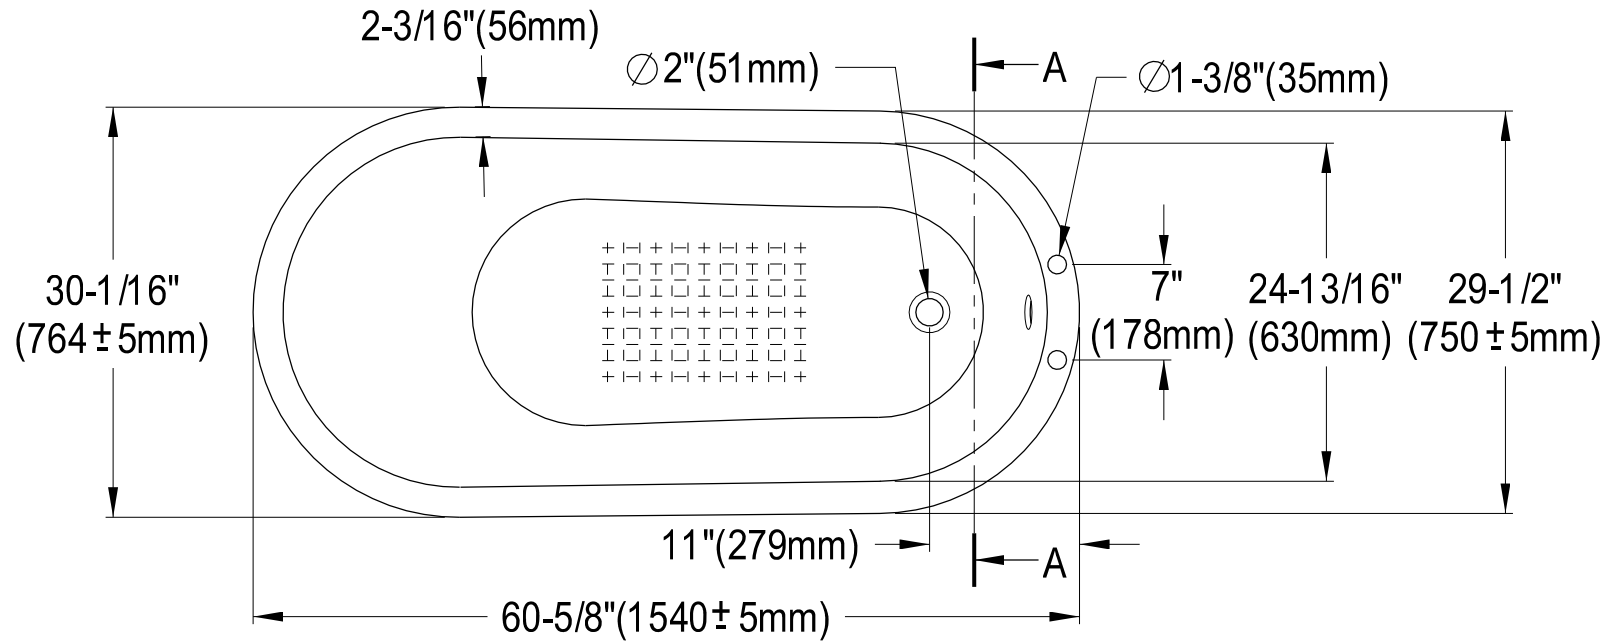

VCT7D653129B1,2,5,8,W

61" Cast Iron Bathtub With 7" Faucet Drillings

Section A-A