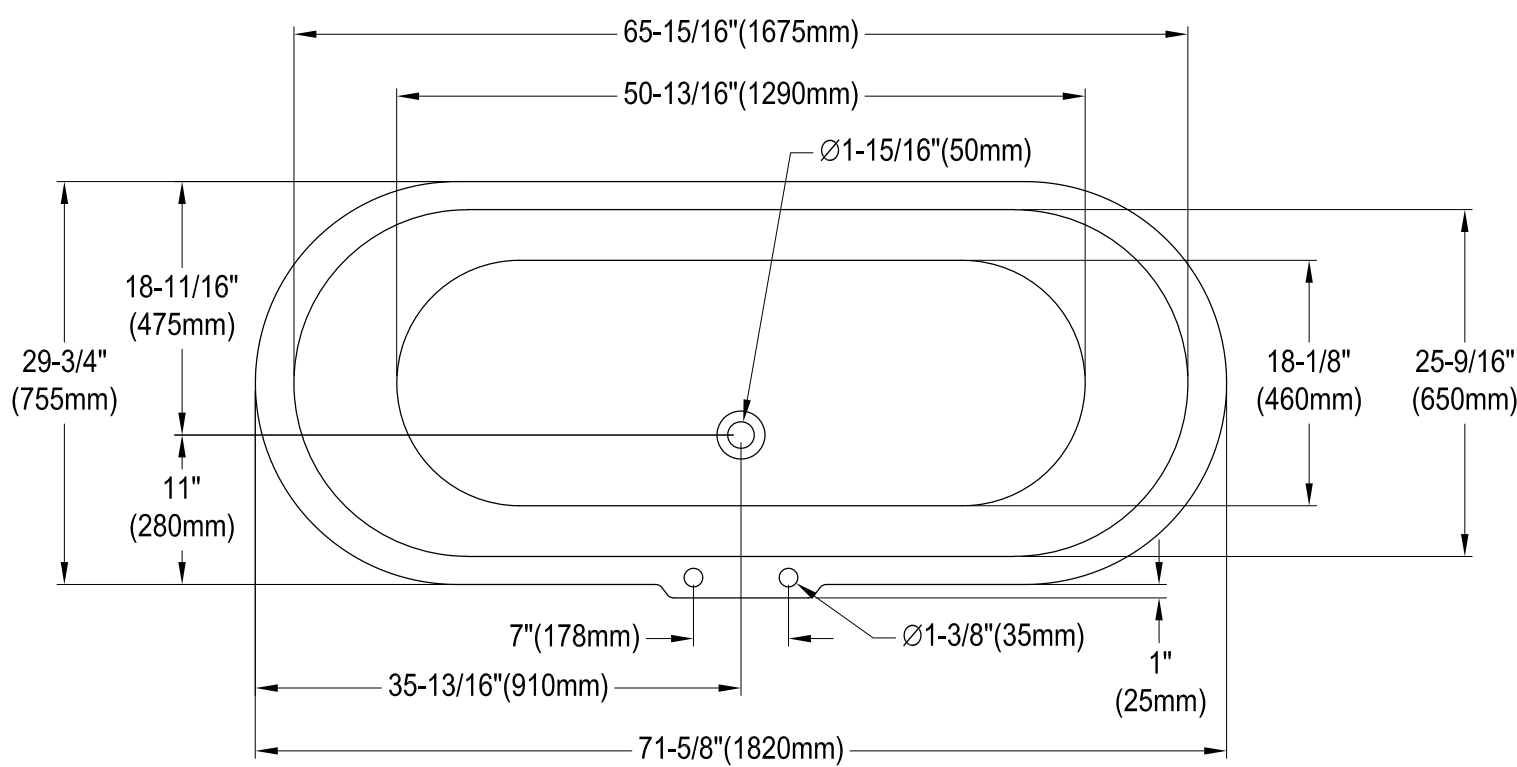

# VCT7DS7231NL0,1,2,5,8,W

72" Cast Iron Clawfoot Tub With 7" Faucet Drillings

M10 x 20 (4 pcs)  
■■■■