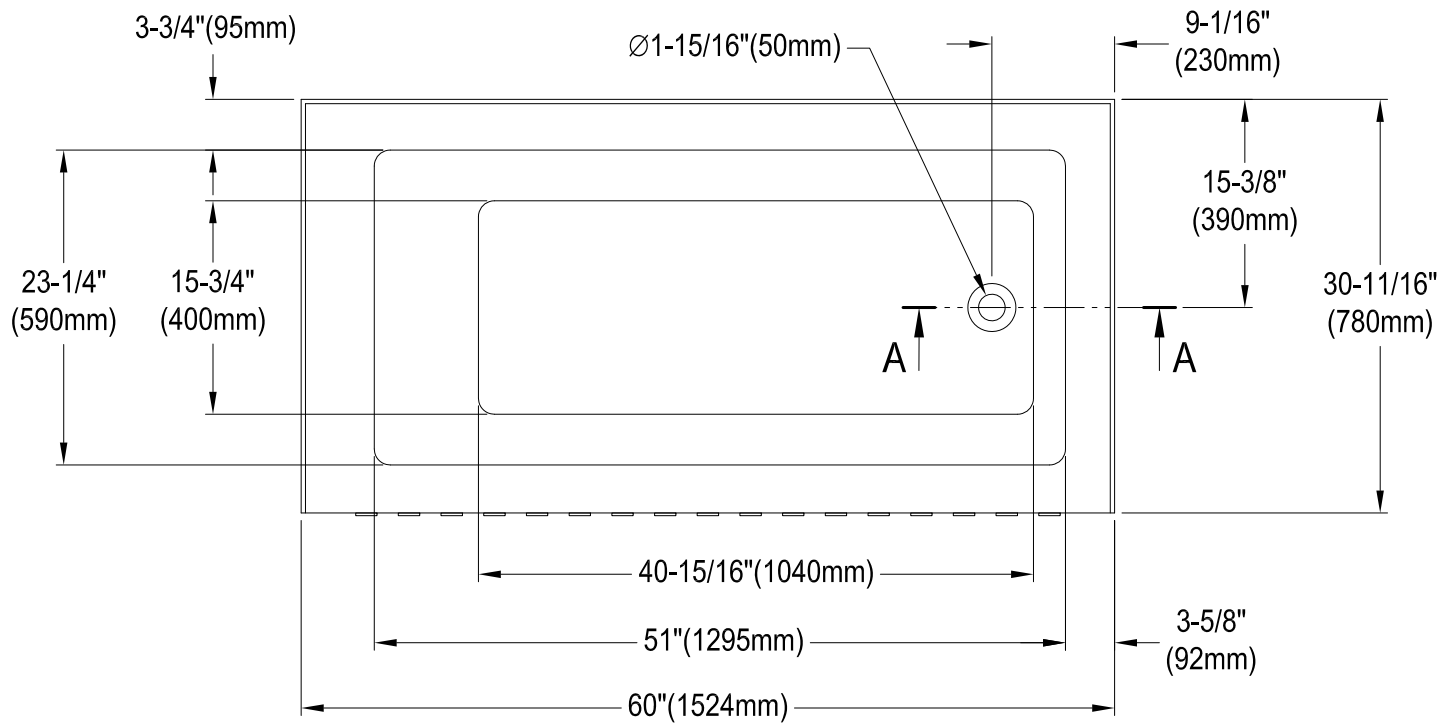

VTDE603121R

60" Alcove Acrylic Tub, Right Drain Hole

M10 x 65 (5 pcs)

Section A-A