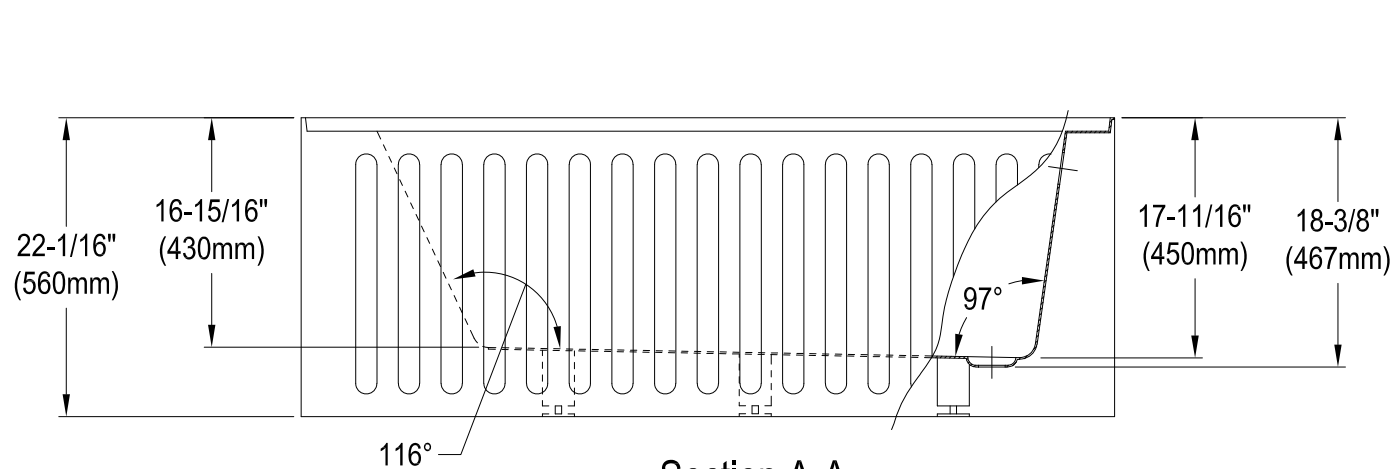

VTDE603121R

60" Alcove Acrylic Tub, Right Drain Hole

M10 x 65 (5 pcs)

Section A-A