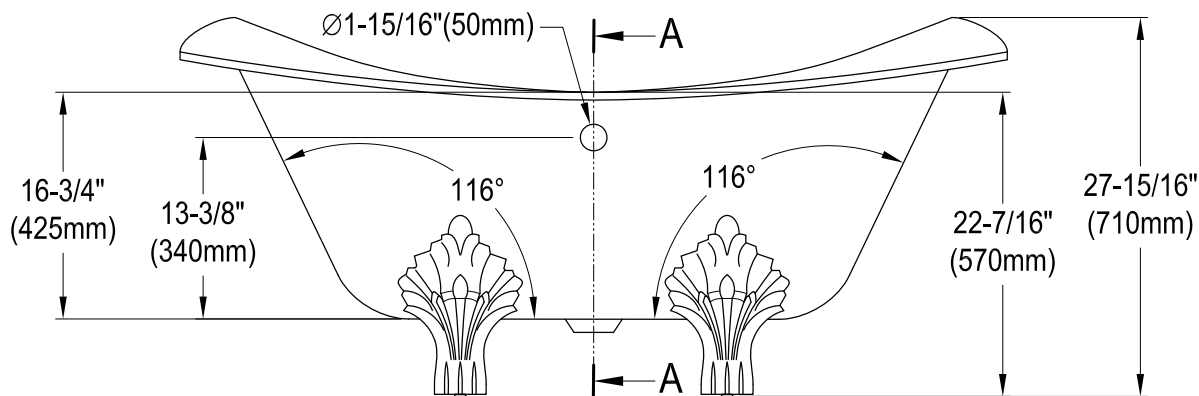

# VCTNDS6130NC0,1,5,8

61" Cast Iron Clawfoot Tub

M10 x 20 (4 pcs)

Section A-A