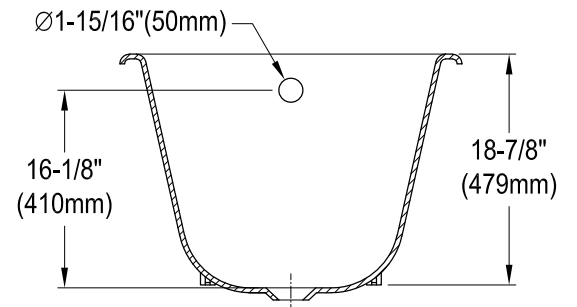

VCTND5728NT0,1,5,8

57" Cast Iron Clawfoot Tub

M10 x 20 (4 pcs)
■■■■

Section A-A