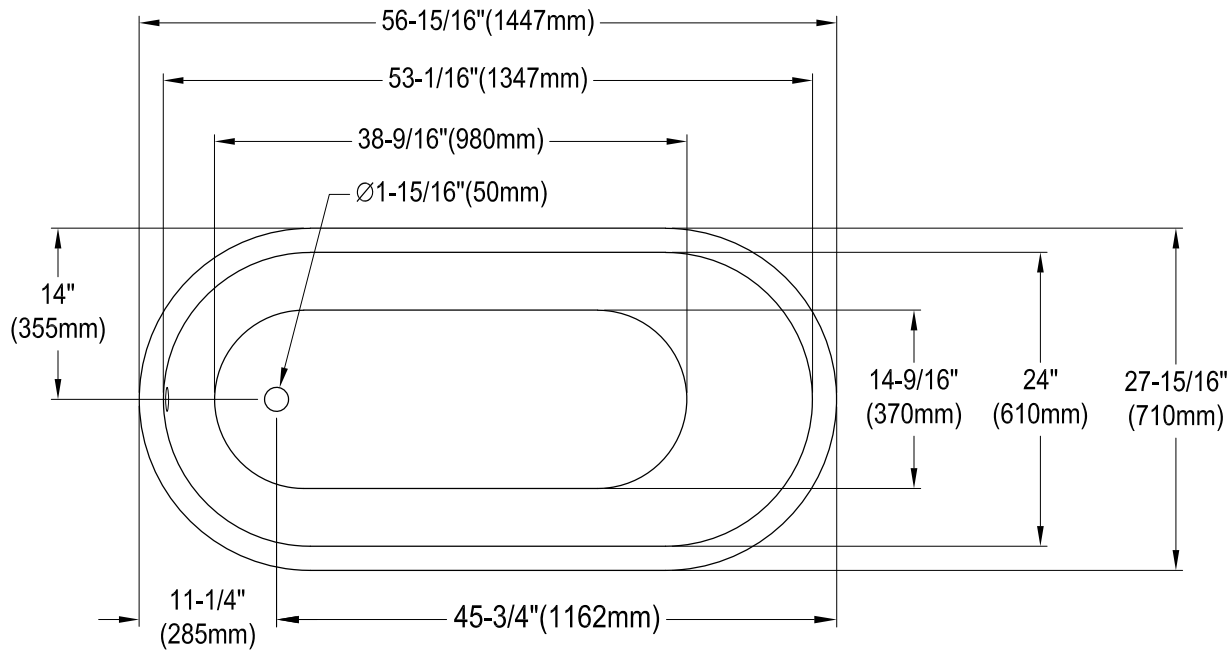

VCTND5728NT0,1,5,8

57" Cast Iron Clawfoot Tub

M10 x 20 (4 pcs)
■■■■

Section A-A