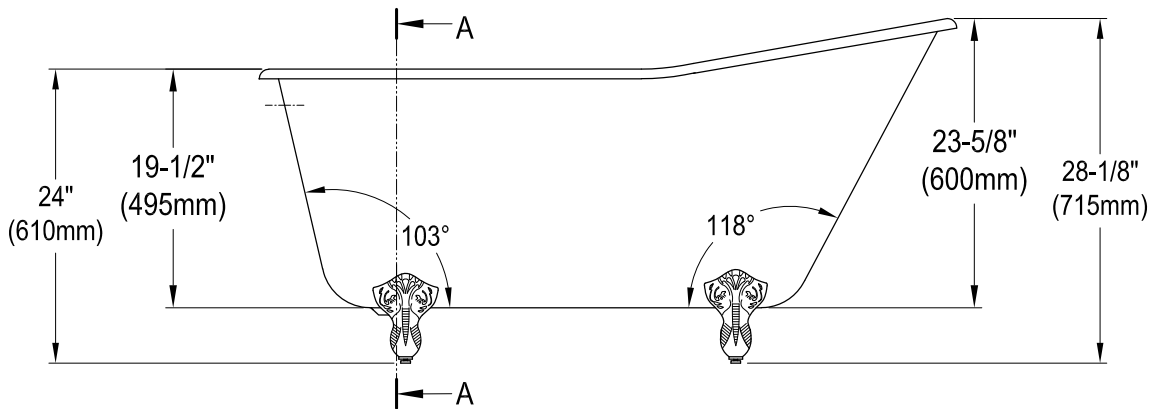

VCTND5728NT0,1,5,8

57" Cast Iron Clawfoot Tub

M10 x 20 (4 pcs)
■■■■

Section A-A