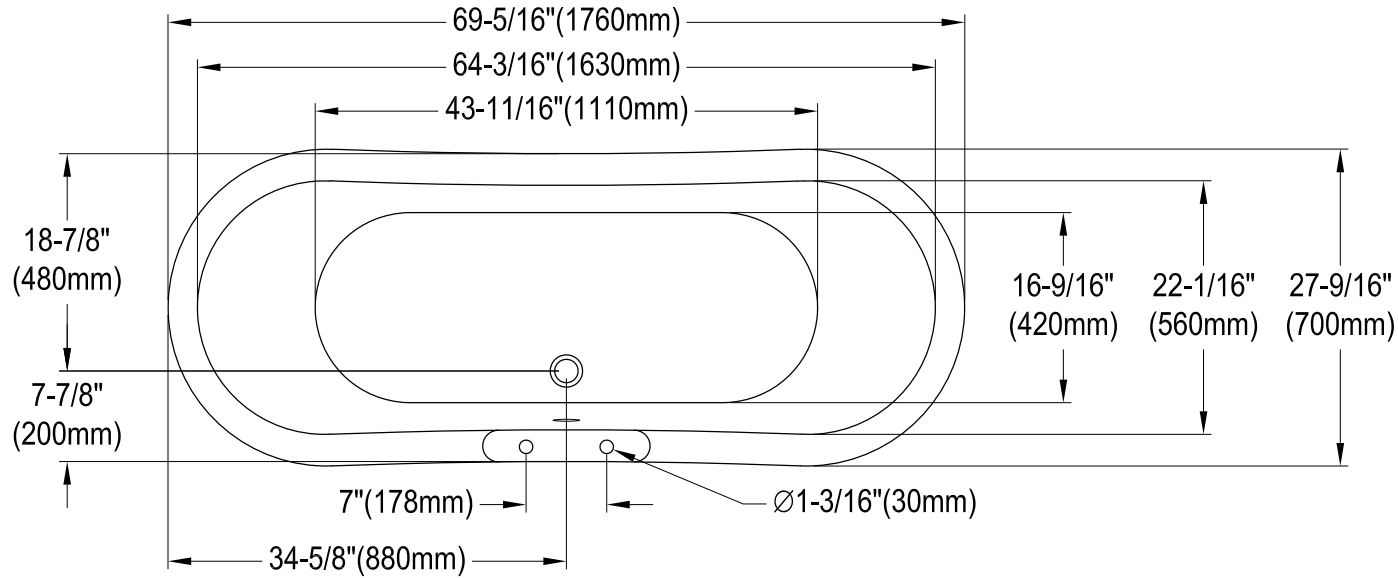

VT7DS692828P

69" Acrylic Pedestal Tub With 7" Faucet Drillings

M12 x 81 (4 pcs)

Section A-A