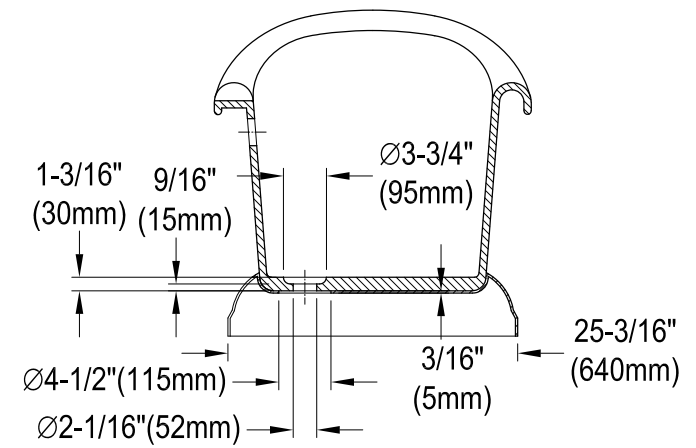

VT7DS692828P

69" Acrylic Pedestal Tub With 7" Faucet Drillings

M12 x 81 (4 pcs)

Section A-A