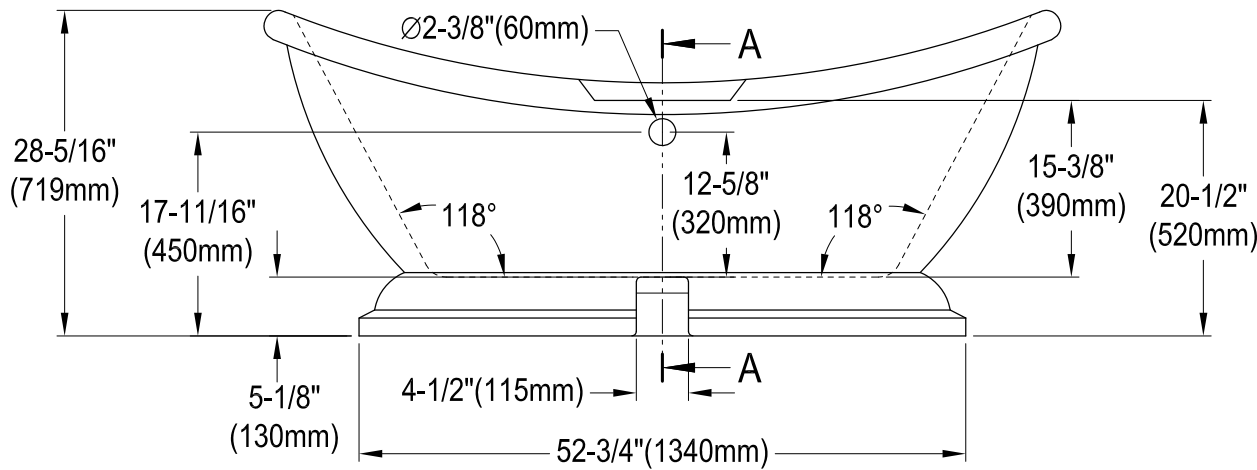

VT7DS692828P

69" Acrylic Pedestal Tub With 7" Faucet Drillings

M12 x 81 (4 pcs)

Section A-A