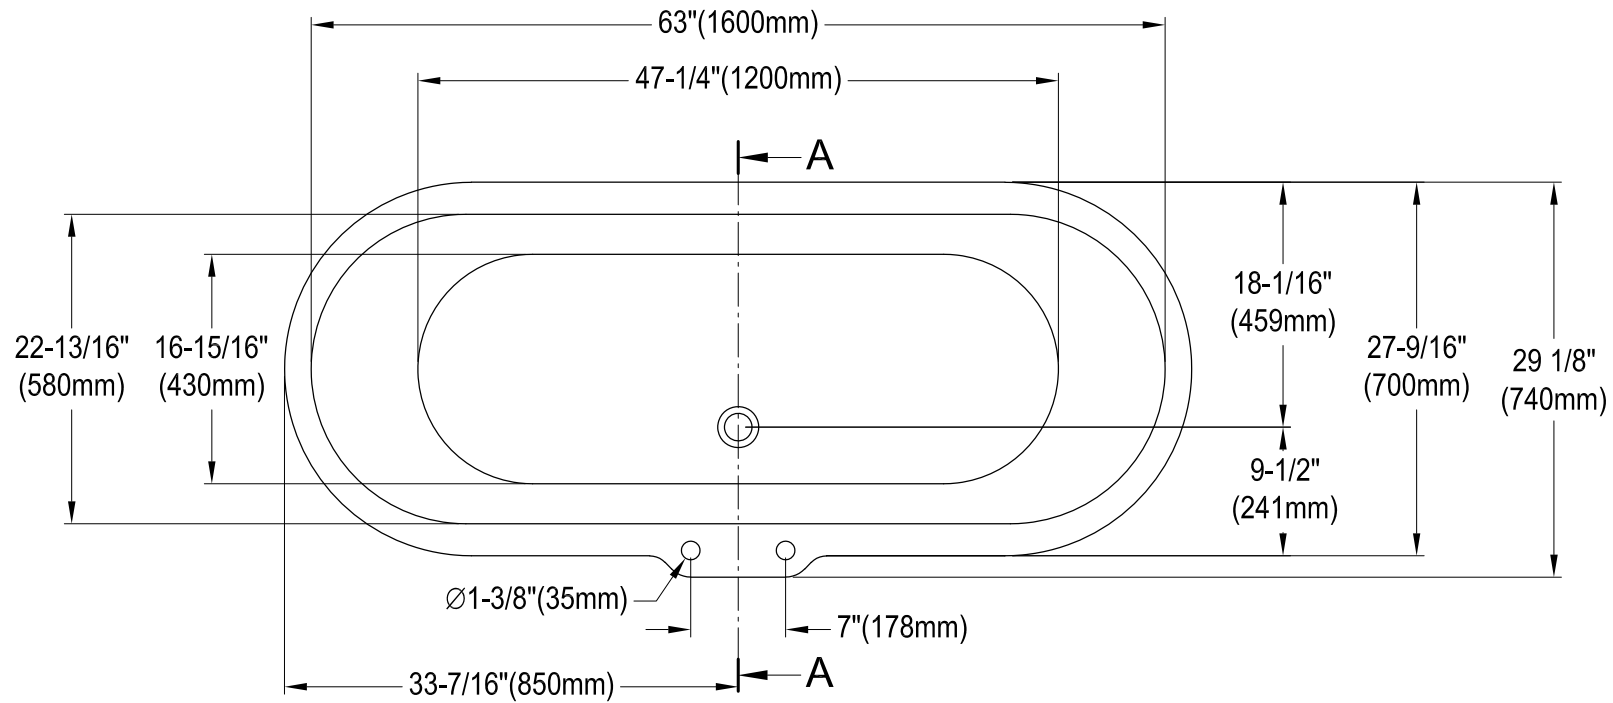

VCT7D6728NH0,1,5,8

67" Cast Iron Clawfoot Tub With 7" Faucet Drillings

Section A-A