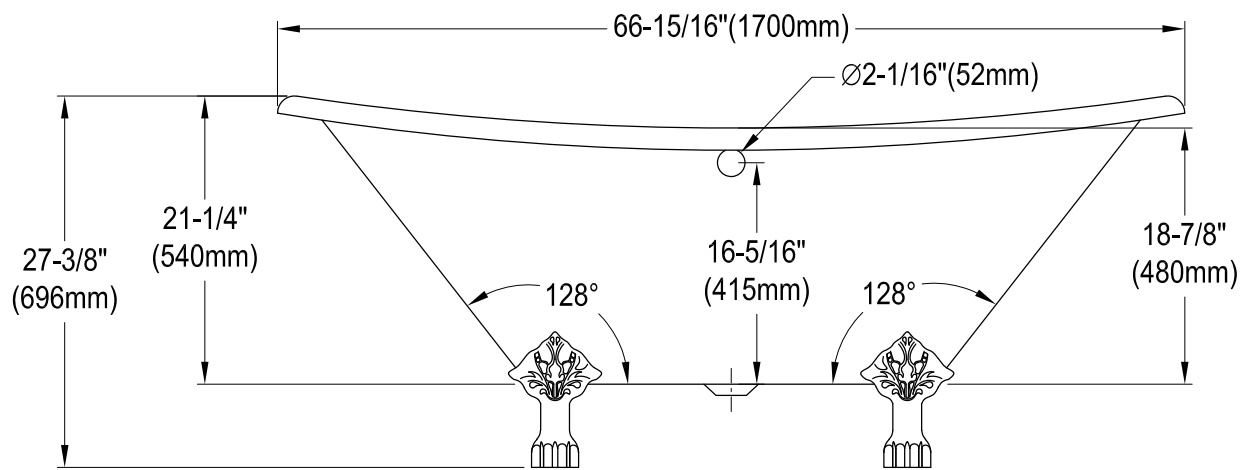

VCT7D6728NH0,1,5,8

67" Cast Iron Clawfoot Tub With 7" Faucet Drillings

Section A-A