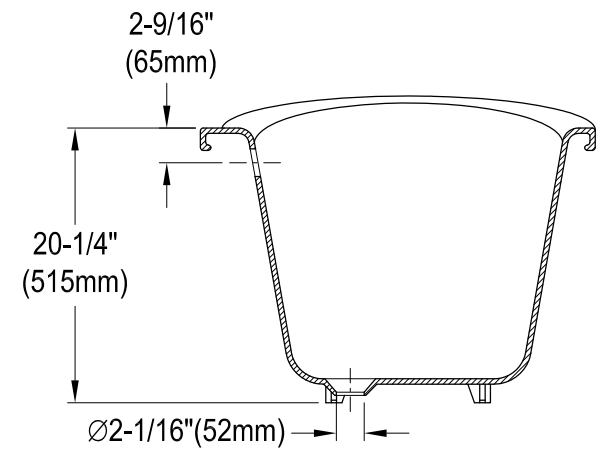

VCT7D6728NH0,1,5,8

67" Cast Iron Clawfoot Tub With 7" Faucet Drillings

Section A-A