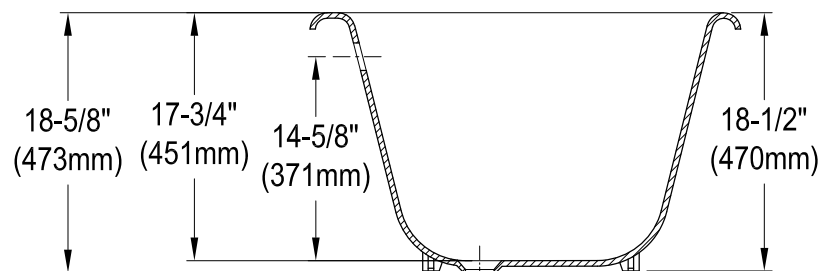

VCT7DS6731NL0,1,2,5,8,W

67" Cast Iron Clawfoot Tub With 7" Faucet Drillings

M10 x 20 (4 pcs)

Section A-A