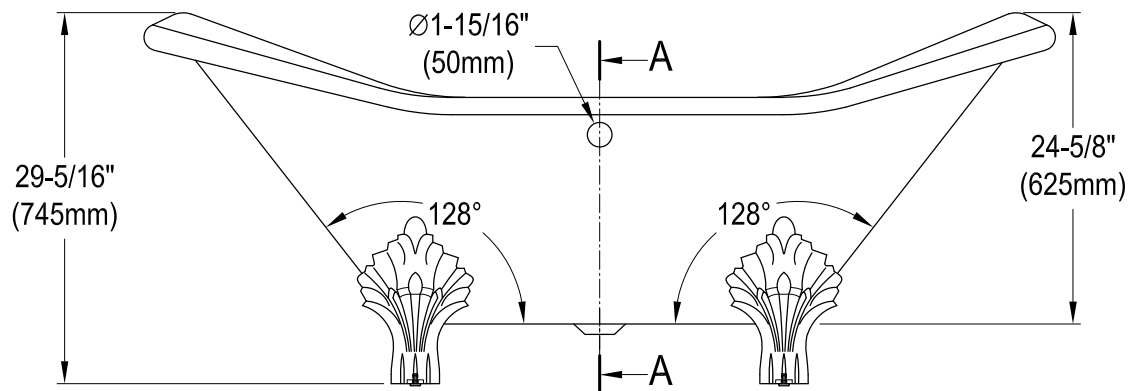

VBT7D7231NC0,1,5,8

72" Cast Iron Clawfoot Tub With 7" Faucet Drillings

M10 x 20 (4 pcs)

Section A-A