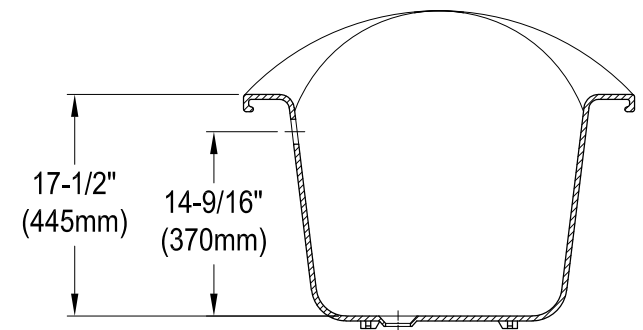

VBT7D7231NC0,1,5,8

72" Cast Iron Clawfoot Tub With 7" Faucet Drillings

M10 x 20 (4 pcs)

Section A-A