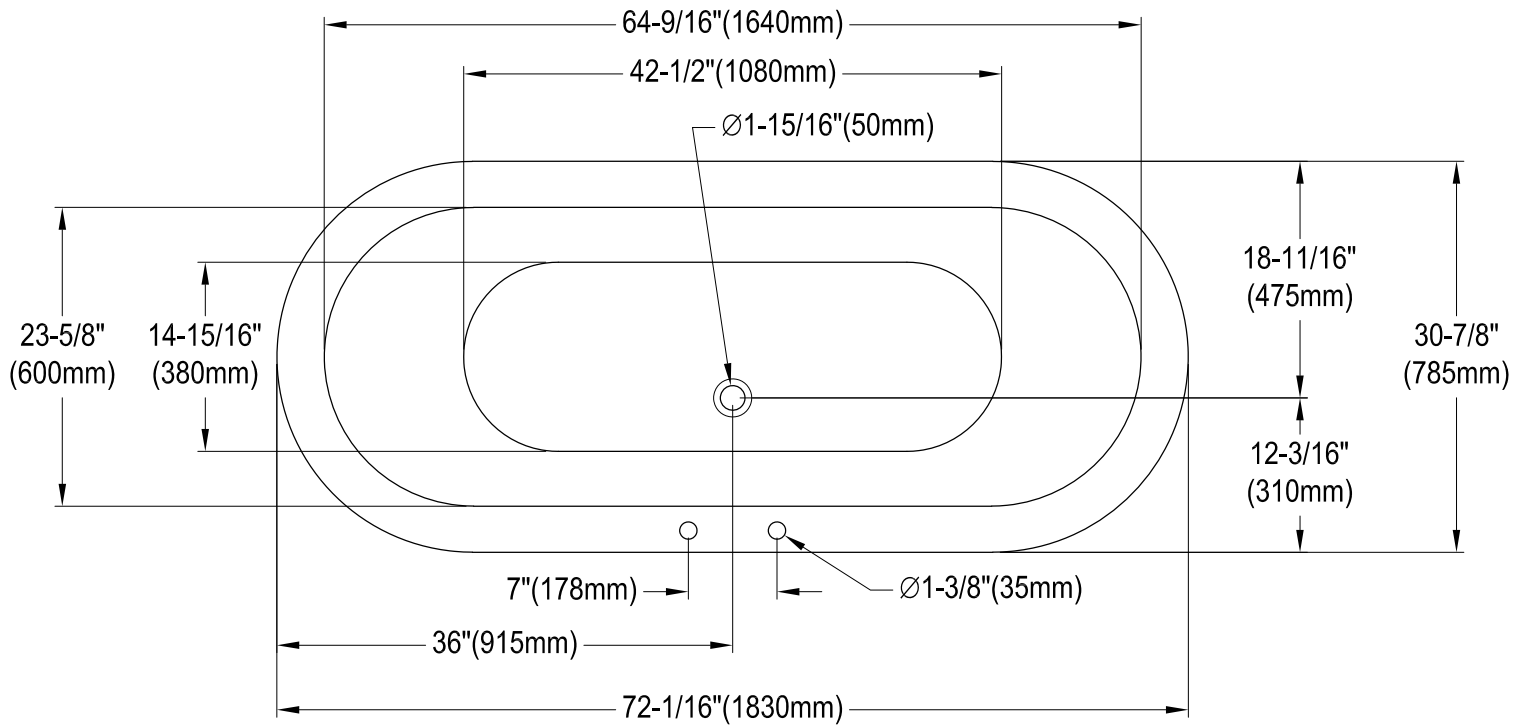

VBT7D7231NC0,1,5,8

72" Cast Iron Clawfoot Tub With 7" Faucet Drillings

M10 x 20 (4 pcs)

Section A-A