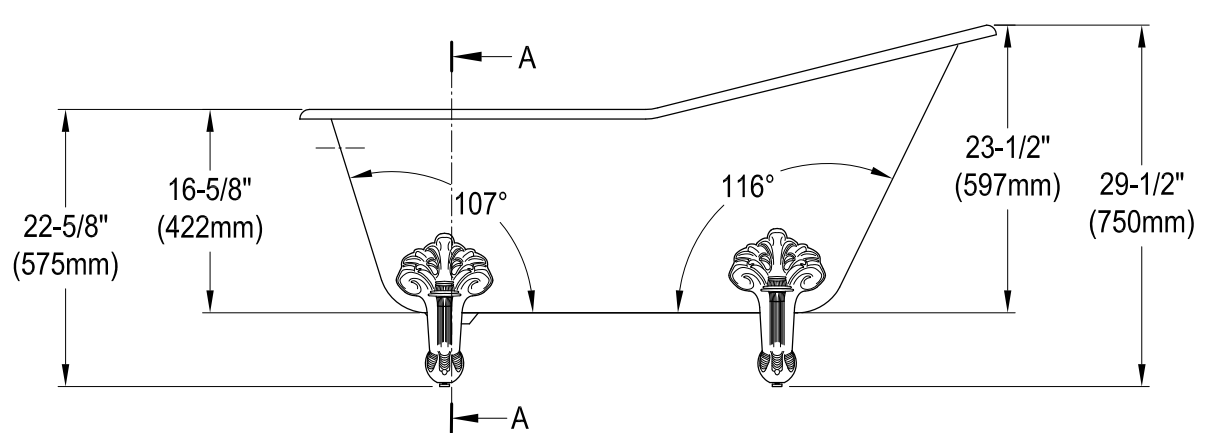

# VCT7D5731B0,1,2,5,6,8,W

57" Cast Iron Clawfoot Tub With 7" Faucet Drillings

M10 x 20 (4 pcs)  

Section A-A