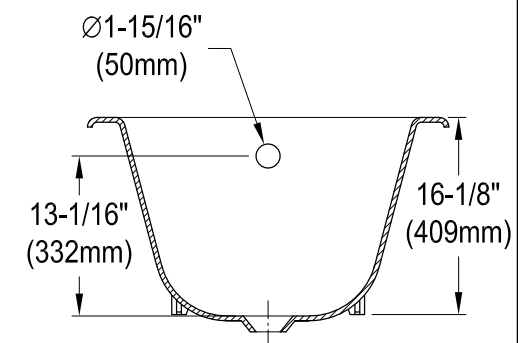

# VCT7D5731B0,1,2,5,6,8,W

57" Cast Iron Clawfoot Tub With 7" Faucet Drillings

M10 x 20 (4 pcs)  

Section A-A