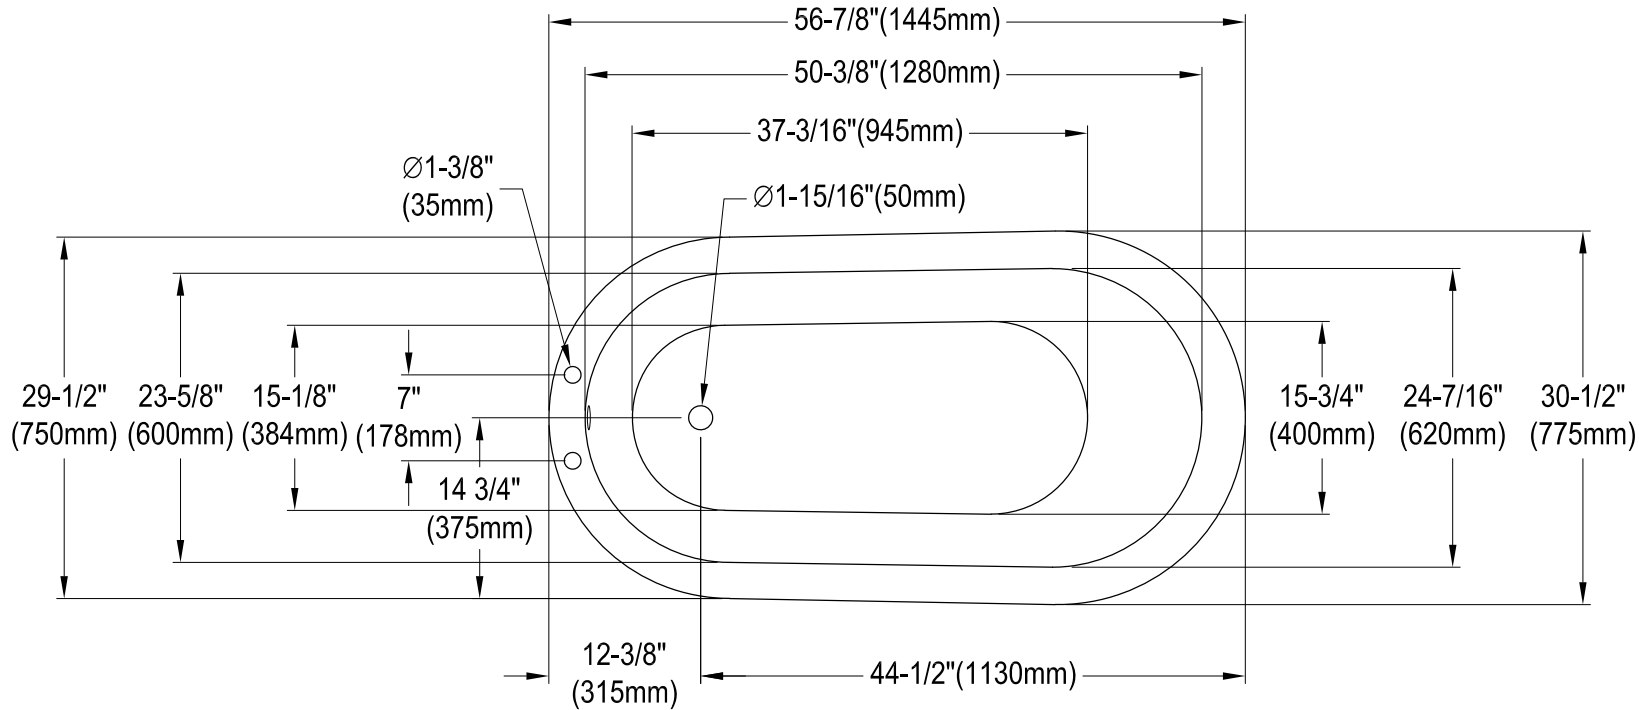

# VCT7D5731B0,1,2,5,6,8,W

57" Cast Iron Clawfoot Tub With 7" Faucet Drillings

M10 x 20 (4 pcs)  

Section A-A