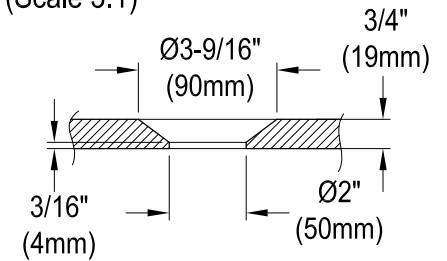

VTDE512628BA

51" Acrylic Freestanding Tub with Drain

M12 x 80 (4 pcs)

Drain Hole Size

(Scale 3:1)

Section B-B