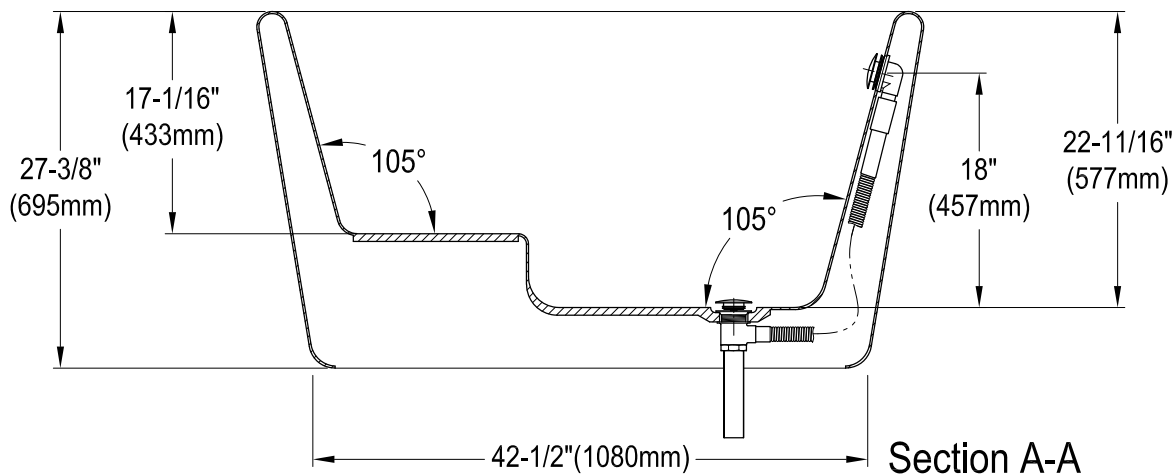

VTDE512628BA

51" Acrylic Freestanding Tub with Drain

M12 x 80 (4 pcs)

Drain Hole Size

(Scale 3:1)

Section B-B