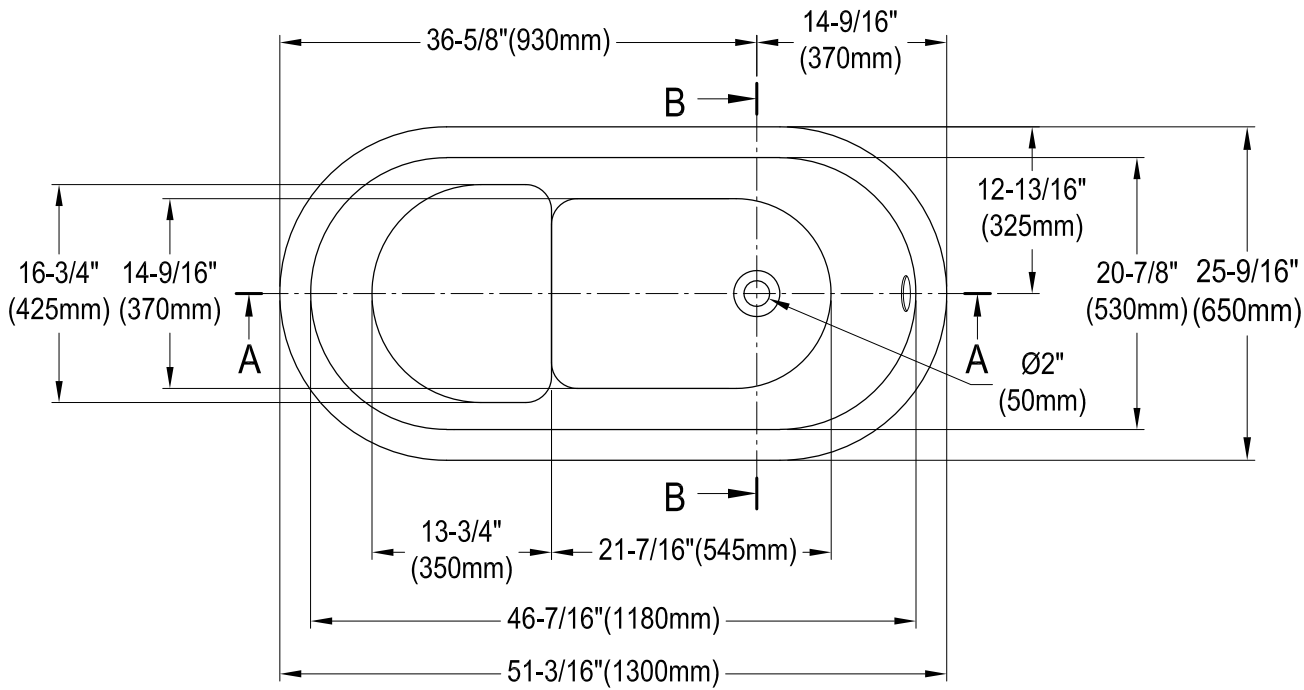

VTDE512628BA

51" Acrylic Freestanding Tub with Drain

M12 x 80 (4 pcs)

Drain Hole Size

(Scale 3:1)

Section B-B