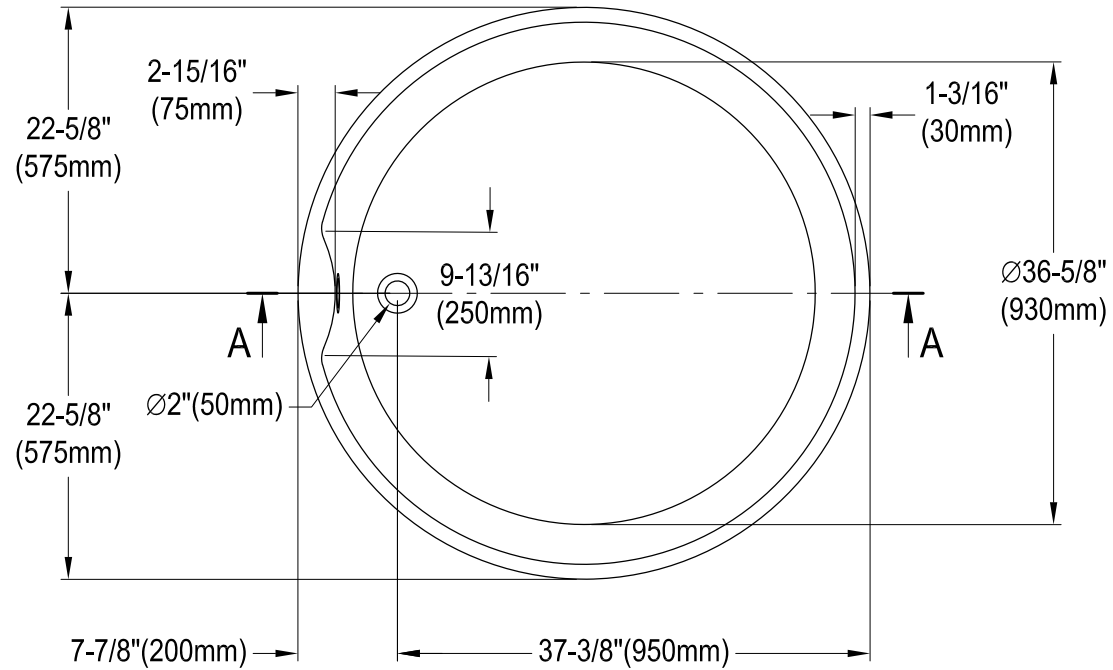

VTRO454523

45" Acrylic Freestanding Tub With Overflow & Drain

M14 x 130 (4 pcs)
M14 x 120 (1 pcs)