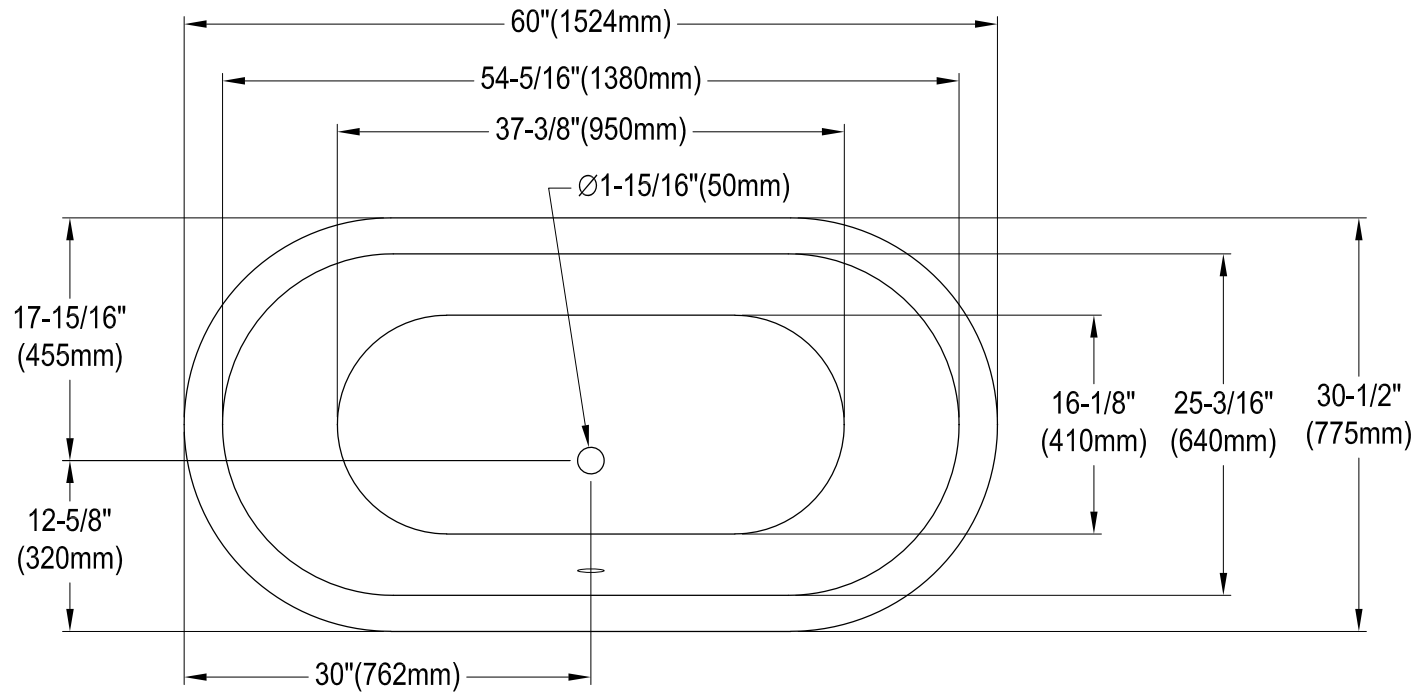

VCTND603017NB0,1,5,8

60" Cast Iron Clawfoot Tub

M10 x 20 (4 pcs)

Section A-A