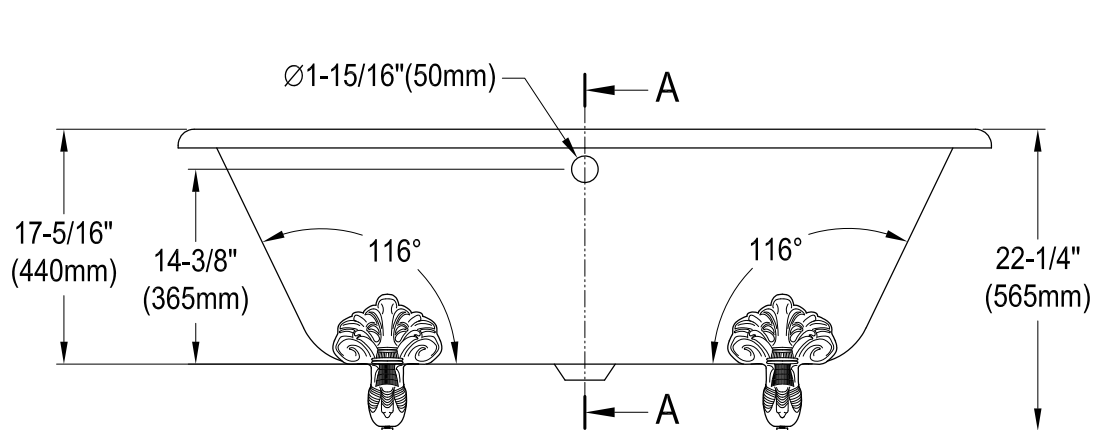

VCTND603017NB0,1,5,8

60" Cast Iron Clawfoot Tub

M10 x 20 (4 pcs)

Section A-A