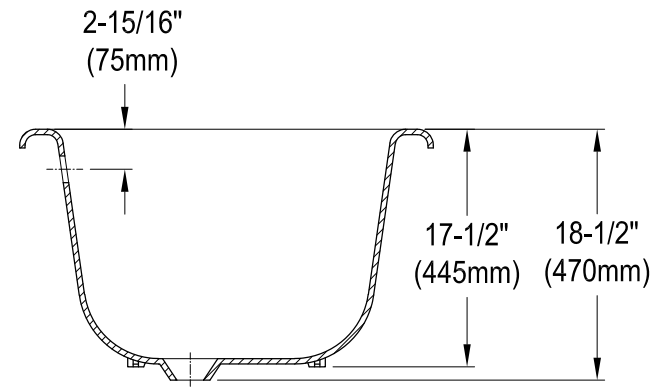

VCTND603017NB0,1,5,8

60" Cast Iron Clawfoot Tub

M10 x 20 (4 pcs)

Section A-A