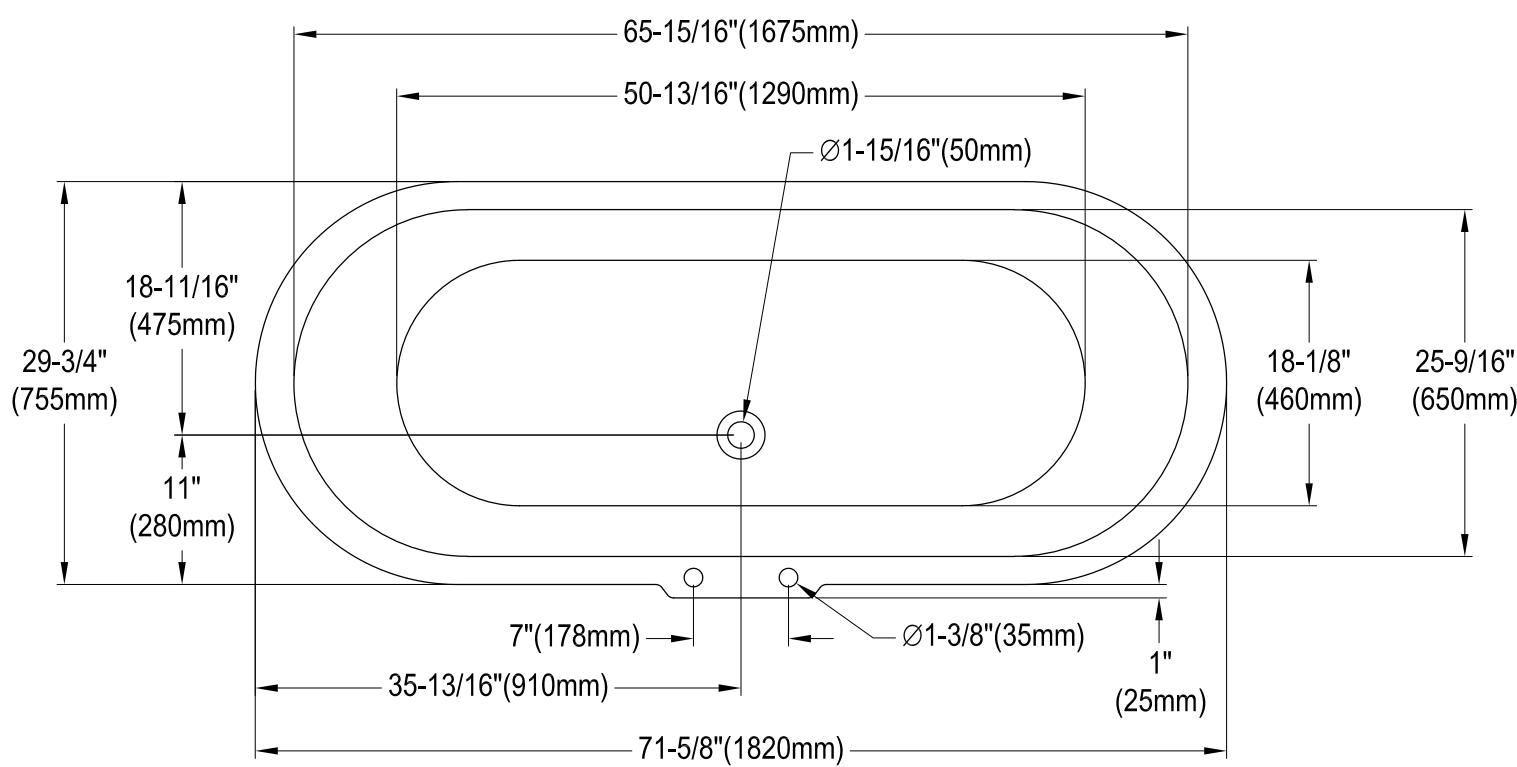

VCT7DS7231NL0,1,2,5,8,W

72" Cast Iron Clawfoot Tub With 7" Faucet Drillings

M10 x 20 (4 pcs)
■■■■