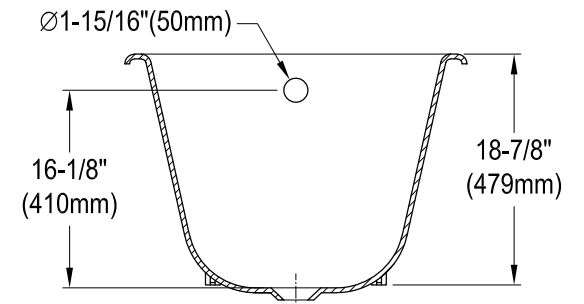

# VCTND5728NT0,1,5,8

57" Cast Iron Clawfoot Tub

M10 x 20 (4 pcs)  
■■■■

Section A-A