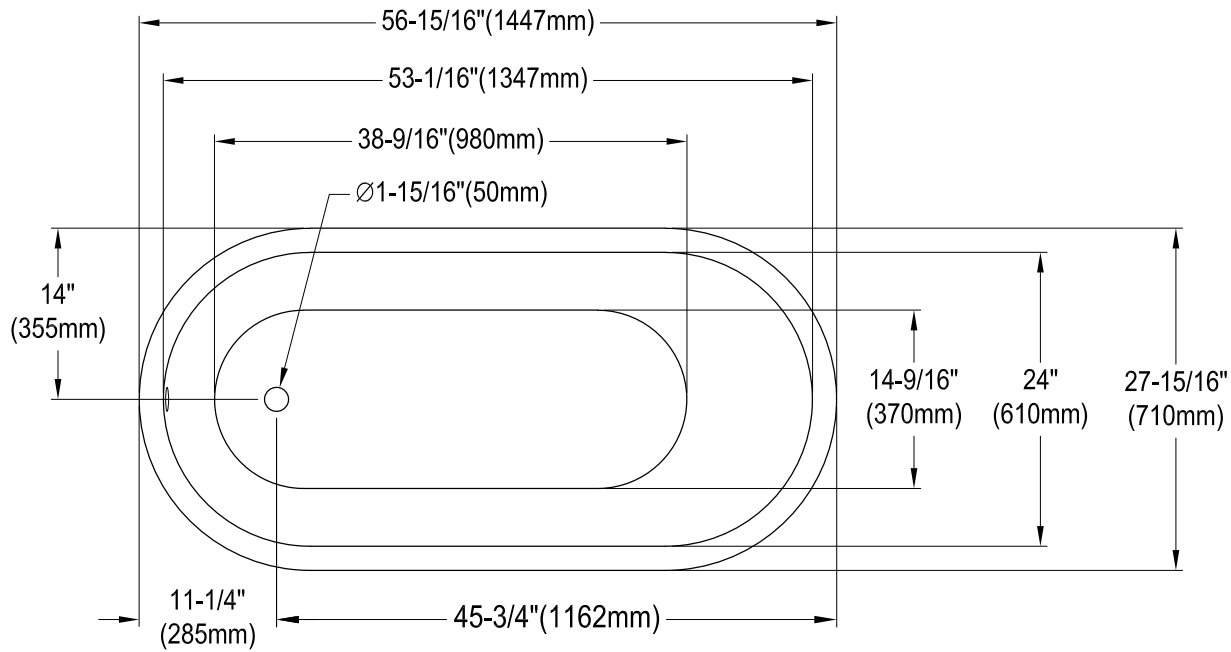

# VCTND5728NT0,1,5,8

57" Cast Iron Clawfoot Tub

M10 x 20 (4 pcs)  
■■■■

Section A-A