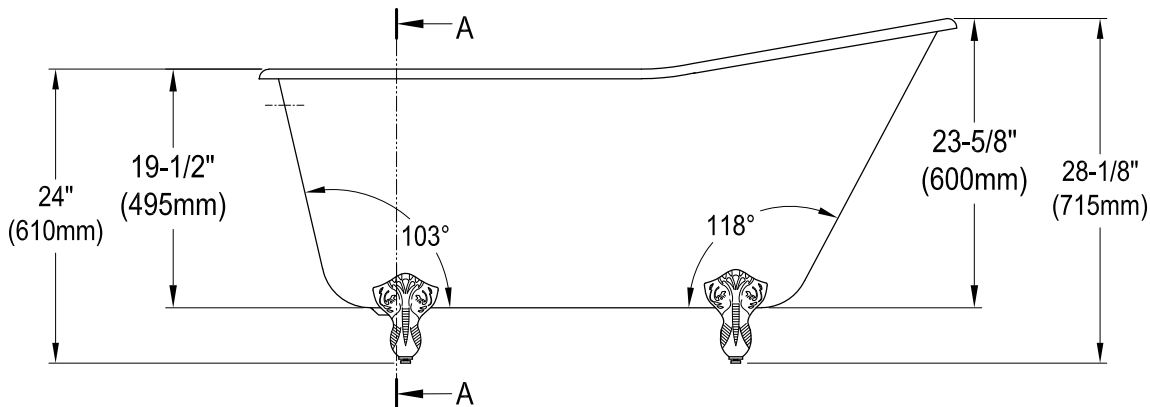

# VCTND5728NT0,1,5,8

57" Cast Iron Clawfoot Tub

M10 x 20 (4 pcs)  
■■■■

Section A-A