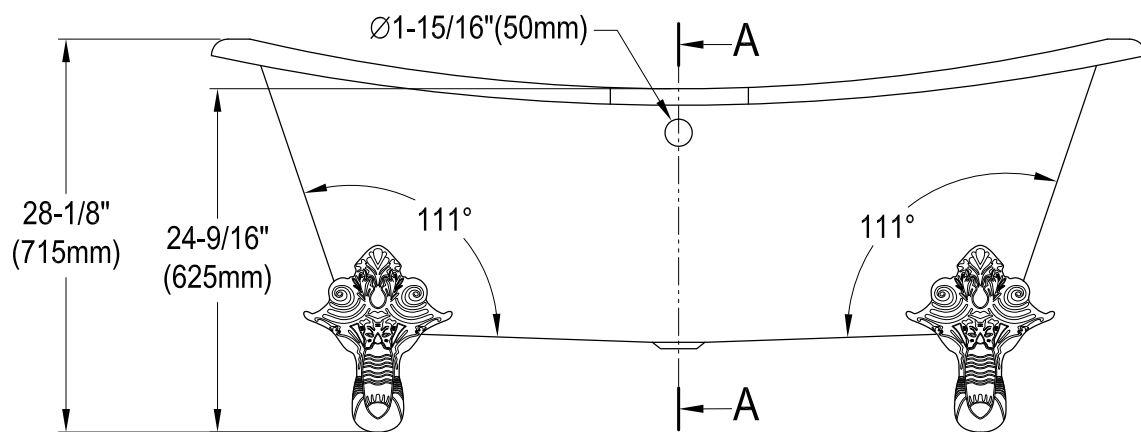

VCT7DS6731NL0,1,2,5,8,W

67" Cast Iron Clawfoot Tub With 7" Faucet Drillings

M10 x 20 (4 pcs)

Section A-A