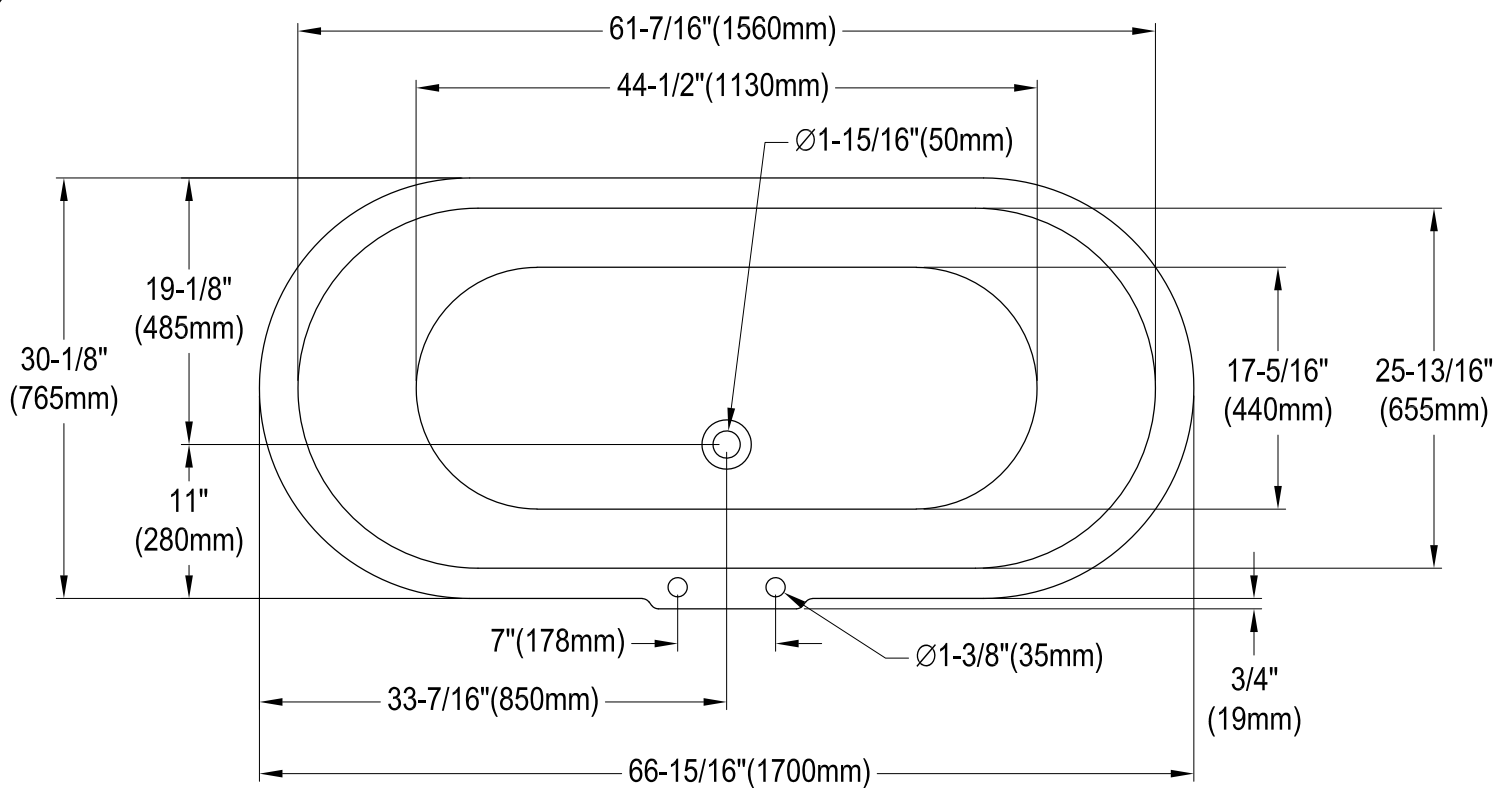

VCT7DS6731NL0,1,2,5,8,W

67" Cast Iron Clawfoot Tub With 7" Faucet Drillings

M10 x 20 (4 pcs)

Section A-A