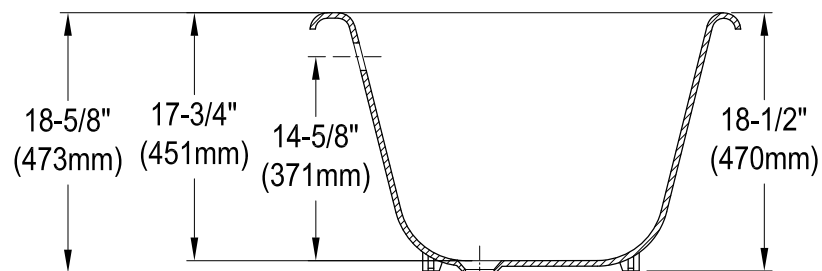

VCT7DS6731NL0,1,2,5,8,W

67" Cast Iron Clawfoot Tub With 7" Faucet Drillings

M10 x 20 (4 pcs)

Section A-A