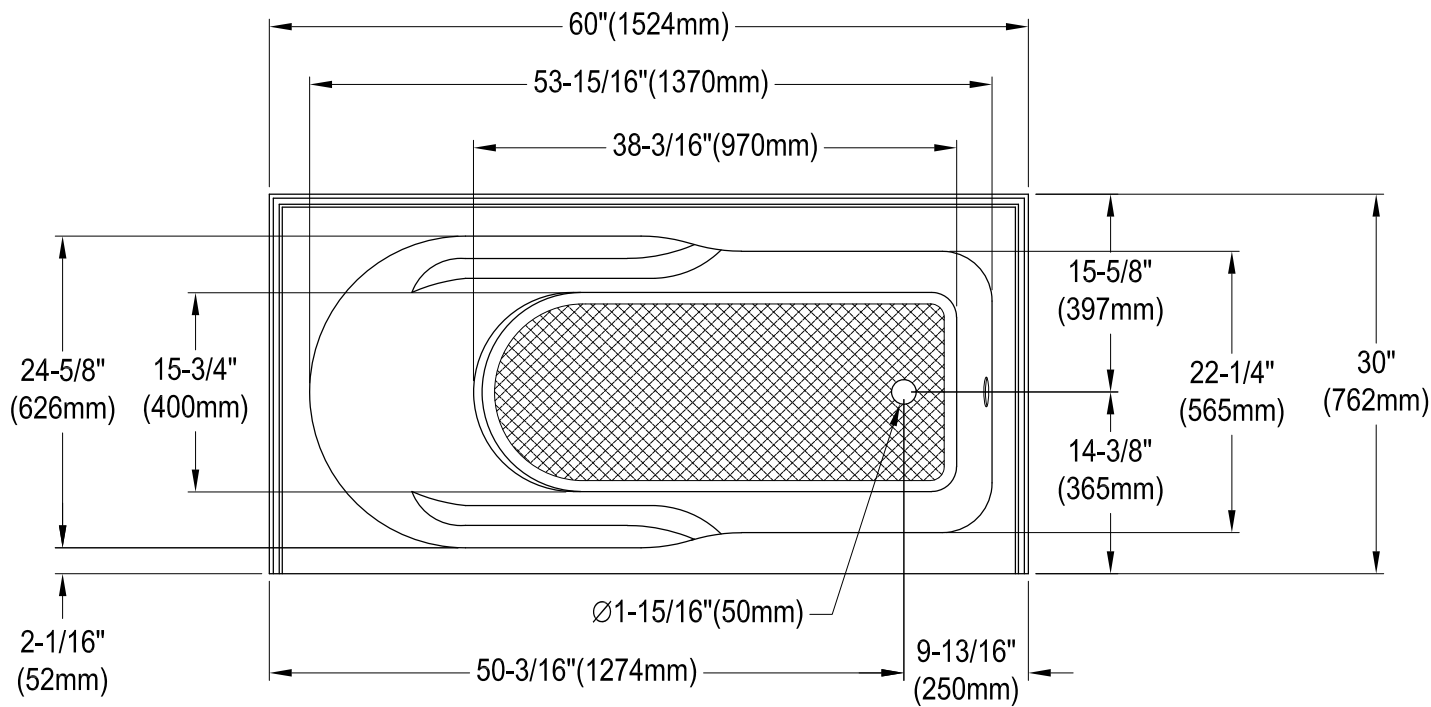

# VTAP603022R

60" Acrylic Anti-Skid Alcove Tub With Right Hand Drain Hole

M10 x 65 (5 pcs)