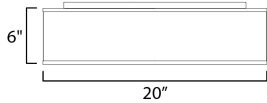

**MEASUREMENTS**

DIMENSION : 20" W x 5.5" H  
 CANOPY : 17.75" W x 1.35" H x 17.75" L  
 HANGING WEIGHT : 10.32 lb

**LAMPING**

INPUT VOLTAGE : 120V  
 LUMENS : 2,275 Rated  
 BULB : 5 x 6.5W LED AC Integrated , 32W Total  
 BULB INCLUDED : (Integrated)  
 DIMMABLE : Triac CL  
 CRI : 90+ CRI  
 COLOR\_TEMP : 3000K