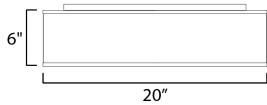

**MEASUREMENTS**

DIMENSION : 20" W x 5.5" H  
 CANOPY : 17.75" W x 1.35" H x 17.75" L  
 HANGING WEIGHT : 10.32 lb

**LAMPING**

INPUT VOLTAGE : 120V  
 LUMENS : 2,275 Rated  
 BULB : 5 x 6.5W LED AC Integrated , 32W Total  
 BULB INCLUDED : (Integrated)  
 DIMMABLE : Triac CL  
 CRI : 90+ CRI  
 COLOR\_TEMP : 3000K