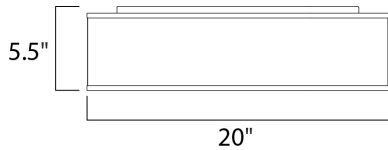

MEASUREMENTS

DIMENSION : 20" W x 5.5" H
 CANOPY : 17.75" W x 0.75" H x 17.75" L
 HANGING WEIGHT : 10.32 lb

LAMPING

INPUT VOLTAGE : 120-277V
 LUMENS : 1,960 Rated
 BULB : 1 x 28W LED PCB Integrated , 28W Total
 BULB INCLUDED : (Integrated)
 DIMMABLE : Only at 120V with ELV
 CRI : 90+ CRI
 COLOR_TEMP : 3000K