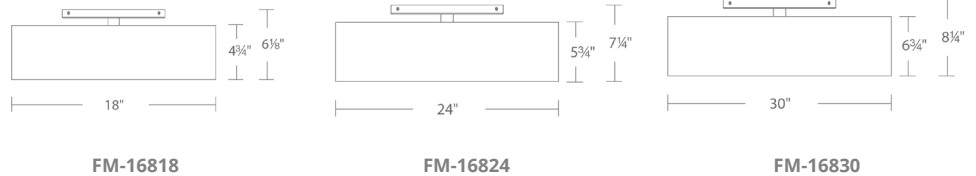

METROPOLIS Flush Mounts

FM-16818 / FM-16824 / FM-16830

MODERN FORMS

Fixture Type: _____

Catalog Number: _____

Project: _____

Location: _____

PRODUCT DESCRIPTION

A diaphanous shade provokes the imagination on this elegant design, creating softer light and a beautiful, sophisticated expression of form. Inside the glowing round diffuser, state-of-the-art LED modules broadcast consistent and enduring illumination. Metropolis handles urban décor with ease, but makes a welcome addition to Scandinavian and Mid-Century styled spaces too.

FEATURES

- Clear glass diffuser with fabric shade
- Ultra-bright lumen output
- No transformer or driver needed
- Dimmer: ELV
- CRI: 90
- Rated Life: 54,000 hours
- **FM-16818 & FM-16824:** 277V option available (Special Order)
- Color Temp: 3000K

SPECIFICATIONS

Construction: Aluminum

Light Source: High output LED

Finish: Brushed Nickel

Standards: ETL & cETL listed, CEC Title 24 Compliant

REPLACEMENT GLASS

Part#	Fixture
RPL-GLA-13126	FM-16830
RPL-GLA-13120	FM-16824
RPL-GLA-13114	FM-16830

REPLACEMENT DIFFUSER

Part#	Fixture
RPL-DIF-13114	FM-16818-BN
RPL-DIF-13120	FM-16824-BN
RPL-DIF-13126	FM-16830-BN

REPLACEMENT SHADE

Part#	Fixture
RPL-SHA-16818	FM-16818-BN
RPL-SHA-16824	FM-16824-BN
RPL-SHA-16830	FM-16830-BN

ORDER NUMBER

Model	Wattage	Voltage	LED Lumens	Delivered Lumens	Finish
FM-16818	18"	25W		2015	1996
FM-16824	24"	31W	120V	2644	2474
FM-16830	30"	48W		3869	3815
					BN <i>Brushed Nickel</i>

Example: **FM-16818-BN**

For 277V special order add an "F" before the finish: **FM-16818F-BN**

modernforms.com
Phone (866) 810.6615
Fax (800) 526.2585

Headquarters/Eastern Distribution Center
44 Harbor Park Drive
Port Washington, NY 11050

Central Distribution Center
1600 Distribution Ct
Lithia Springs, GA 30122

Western Distribution Center
1750 Archibald Avenue
Ontario, CA 91760