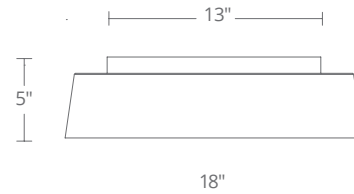

Fixture Type: _____

Catalog Number: _____

Project: _____

Location: _____

PRODUCT DESCRIPTION

Hand finished in dark bronze with gold-leaf interior, Gilt has an opulent lustrous appeal. An etched dome glass diffuser conceals a powerful LED array for generous illumination.