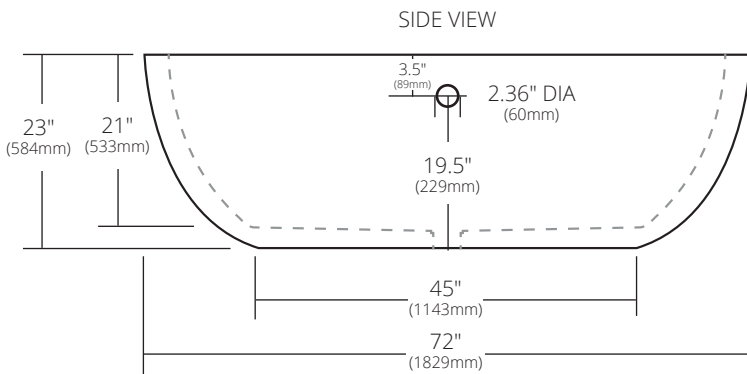

SPECIFICATIONS

72" AVALON

NativeStone® Collection

NST7236-A Ash
 NST7236-C Charcoal
 NST7236-E Earth
 NST7236-P Pearl
 NST7236-S Slate

PRODUCT DETAILS

- 72" x 36" x 23" OD (1829mm x 914mm x 584mm)
- 2.17" (55mm) drain opening
- 2.36" (60mm) overflow hole
- Capacity: 105 gallons
- Weight: 900lbs
- Approx. 18.5" from center of drain to overflow floor placement
- Handcrafted from sustainable NativeStone
- Sealed with NativeStone Shield™

INSTALLATION

- Freestanding bathtub

COORDINATING PRODUCTS

- Push to Seal Bath Waste & Overflow: DR290

STANDARDS COMPLIANCE

- UPC/cUPC compliant

IMPORTANT

Do NOT use tape or other adhesives on NativeStone as it may remove the sealer.

Due to the handcrafted nature of this product, it will vary in finish, texture, hammering, and other details. Dimensions may vary up to ¼" (6mm). We strongly recommend waiting for the actual product before making any installation cuts.