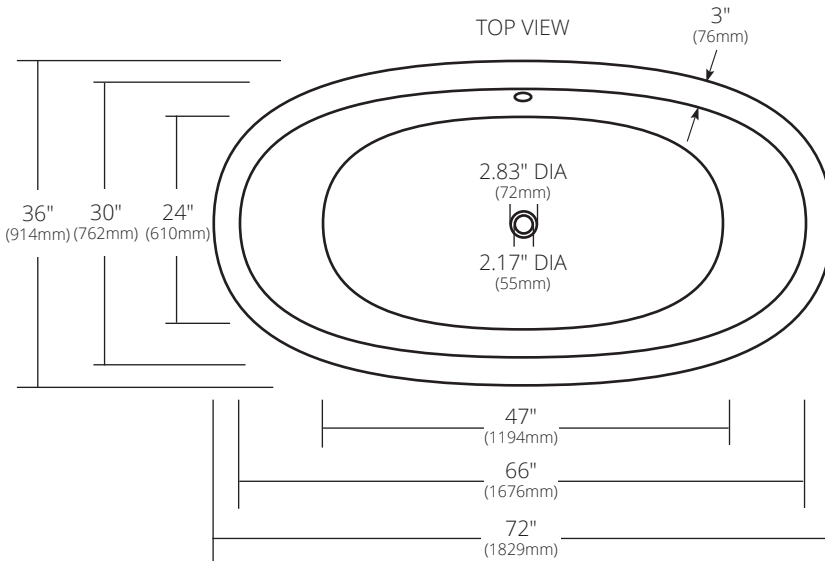

SPECIFICATIONS

72" AVALON

NativeStone® Collection

NST7236-A Ash
 NST7236-C Charcoal
 NST7236-E Earth
 NST7236-P Pearl
 NST7236-S Slate

PRODUCT DETAILS

- 72" x 36" x 23" OD (1829mm x 914mm x 584mm)
- 2.17" (55mm) drain opening
- 2.36" (60mm) overflow hole
- Capacity: 105 gallons
- Weight: 900lbs
- Approx. 18.5" from center of drain to overflow floor placement
- Handcrafted from sustainable NativeStone
- Sealed with NativeStone Shield™

INSTALLATION

- Freestanding bathtub

COORDINATING PRODUCTS

- Push to Seal Bath Waste & Overflow: DR290

STANDARDS COMPLIANCE

- UPC/cUPC compliant

IMPORTANT

Do NOT use tape or other adhesives on NativeStone as it may remove the sealer.

Due to the handcrafted nature of this product, it will vary in finish, texture, hammering, and other details. Dimensions may vary up to ¼" (6mm). We strongly recommend waiting for the actual product before making any installation cuts.