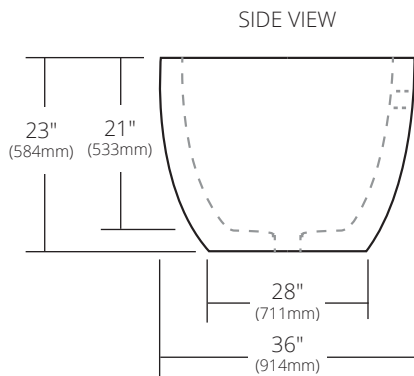

SPECIFICATIONS

72" AVALON

NativeStone® Collection

NST7236-A Ash
 NST7236-C Charcoal
 NST7236-E Earth
 NST7236-P Pearl
 NST7236-S Slate

PRODUCT DETAILS

- 72" x 36" x 23" OD (1829mm x 914mm x 584mm)
- 2.17" (55mm) drain opening
- 2.36" (60mm) overflow hole
- Capacity: 105 gallons
- Weight: 900lbs
- Approx. 18.5" from center of drain to overflow floor placement
- Handcrafted from sustainable NativeStone
- Sealed with NativeStone Shield™

Due to the handcrafted nature of this product, it will vary in finish, texture, hammering, and other details. Dimensions may vary up to ¼" (6mm). We strongly recommend waiting for the actual product before making any installation cuts.