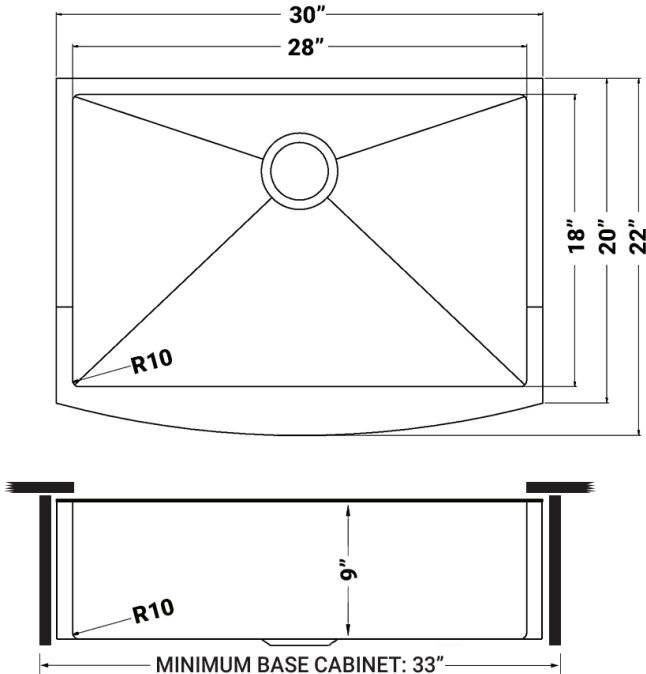

OPTIONAL ACCESSORIES (SOLD SEPARATELY)

cUPC certified by IAPMO to meet US and Canada plumbing standards.
Codes compliance: ASME A112.19.3/CSA B45.4

DIMENSIONS

Register your product at www.ruvati.com/register.