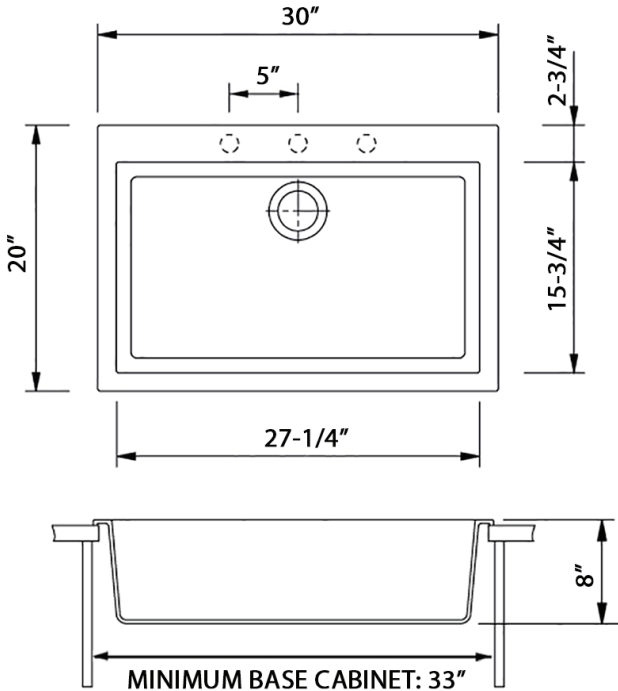

Cut-out
Template

NOMINAL DIMENSIONS

Exterior: 30" (wide) x 20" (front-to-back)
Interior Bowl: 27-1/4" (wide) x 15-3/4" (front-to-back)
Bowl Depth: 8"
Minimum Cabinet Size: 33" wide
Drain Hole Size: 3 1/2"

Installation Type:
Topmount

Inside Corners:
Rounded

Drain Location:
Rear Center

RUVATI USA

www.ruvati.com

Phone: 1.855.478.8284
Email: support@ruvati.com

OPTIONAL ACCESSORIES (SOLD SEPARATELY)

Deep Basket
Disposal Flange
[RVA1049ST]

Drain Cover
[RVA1035]

UPC compliant. Certified by CSA to meet US and Canada plumbing codes.
Codes compliance: ASME A112.19.3/CSA B45.4

DIMENSIONS

Register your product at www.ruvati.com/register.