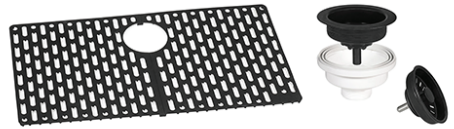

RVG1030

GRANITE TOPMOUNT KITCHEN SINK

RUVATI[®]
SPECIFICATION SHEET

MATERIAL

- Solid Granite Composite
- 80% crushed natural granite for extreme strength
- Non-porous and resistant to stains

FEATURES

- Naturally sound proof
- Will never discolor
- Rounded inside corners

COLOR OPTIONS

BK: Midnight Black

GR: Silver Gray

WH: Arctic White

IN THE BOX

Basket Strainer
[RVA1038]

Mounting Clips
[RVA11052]

Rinse Grid
[RVA41030 (BK / GR)]

Cut-out
Template

NOMINAL DIMENSIONS

Exterior: 30" (wide) x 20" (front-to-back)
Interior Bowl: 27-1/4" (wide) x 15-3/4" (front-to-back)
Bowl Depth: 8"
Minimum Cabinet Size: 33" wide
Drain Hole Size: 3 1/2"