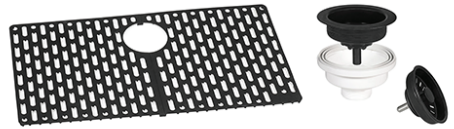

RVG1080

GRANITE TOPMOUNT KITCHEN SINK

RUVATI[®]
SPECIFICATION SHEET

MATERIAL

- Solid Granite Composite
- 80% crushed natural granite for extreme strength
- Non-porous and resistant to stains

FEATURES

- Naturally sound proof
- Will never discolor
- Rounded inside corners

COLOR OPTIONS

BK: Midnight Black

GR: Silver Gray

WH: Arctic White

IN THE BOX

Basket Strainer
[RVA1038]

Mounting Clips
[RVA11052]

Rinse Grid
[RVA41080 (BK / GR)]

Cut-out
Template

NOMINAL DIMENSIONS

Exterior: 33" (wide) x 22" (front-to-back)

Interior Bowl: 30-1/4" (wide) x 17-1/2" (front-to-back)

Bowl Depth: 10"

Minimum Cabinet Size: 36" wide

Drain Hole Size: 3 1/2"

Installation Type:
Topmount