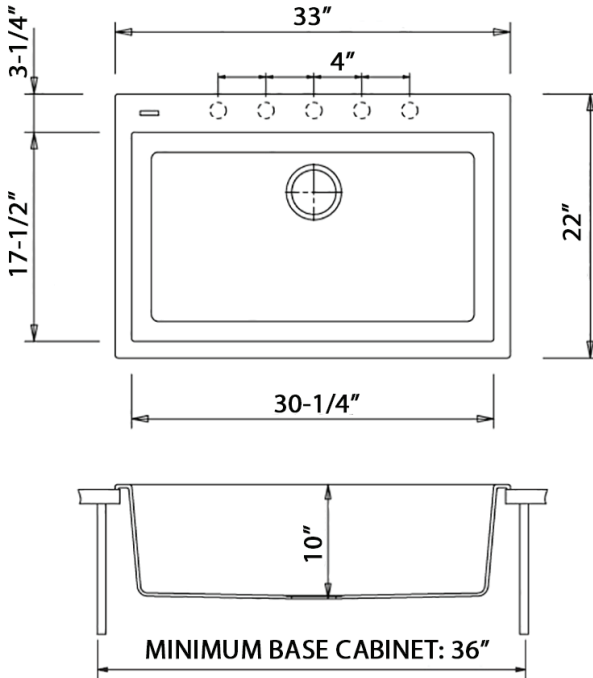

OPTIONAL ACCESSORIES (SOLD SEPARATELY)

UPC compliant. Certified by CSA to meet US and Canada plumbing codes.
Codes compliance: ASME A112.19.3/CSA B45.4

DIMENSIONS

Register your product at www.ruvati.com/register.

RUVATI USA
www.ruvati.com

Phone: 1.855.478.8284
Email: support@ruvati.com