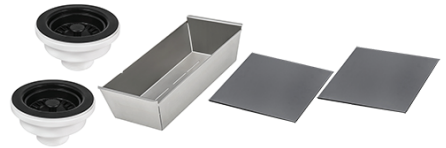

# RVG1350

GRANITE TOPMOUNT KITCHEN SINK

**RUVATI**<sup>®</sup>  
SPECIFICATION SHEET

## MATERIAL

- Solid Granite Composite
- 80% crushed natural granite for extreme strength
- Non-porous and resistant to stains

## FEATURES

- Naturally sound proof
- Will never discolor
- Rounded inside corners

## COLOR OPTIONS

**BK:** Midnight Black  
**WH:** Arctic White

**GR:** Silver Gray