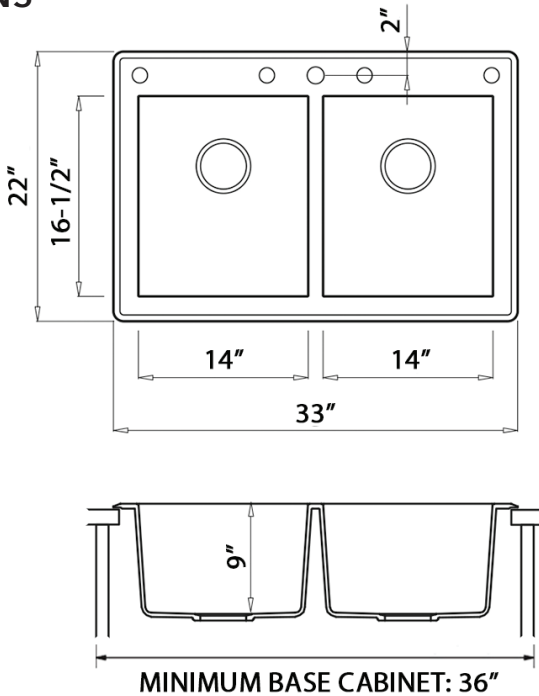

OPTIONAL ACCESSORIES (SOLD SEPARATELY)

cUPC certified by IAPMO to meet US and Canada plumbing standards.
Codes compliance: ASME A112.19.3/CSA B45.4

DIMENSIONS

Register your product at www.ruvati.com/register.

RUVATI USA
www.ruvati.com

Phone: 1.855.478.8284
Email: support@ruvati.com