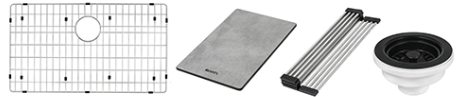

RVG2310

GRANITE UNDERMOUNT KITCHEN SINK

RUVATI[®]
SPECIFICATION SHEET

MATERIAL

- Solid Granite Composite
- 80% crushed natural granite for extreme strength
- Non-porous and resistant to stains

FEATURES

- Naturally sound proof
- Will never discolor
- Rounded inside corners

IN THE BOX

Cutting Board
[RVA1202CR]

Folding Rack
[RVA1391]

Cut-out
Template

Basket Strainer
[RVA1038]

Mounting Clips
[RVA11059]

Rinse Grid
[RVA62310]

NOMINAL DIMENSIONS

Exterior: 29-1/2" (wide) x 18-1/2" (front-to-back)
Interior Bowl: 26-1/4" (wide) x 15" (front-to-back)
Bowl Depth: 9-7/8"
Minimum Cabinet Size: 33" wide
Drain Hole Size: 3 1/2"

Installation Type:
Undermount