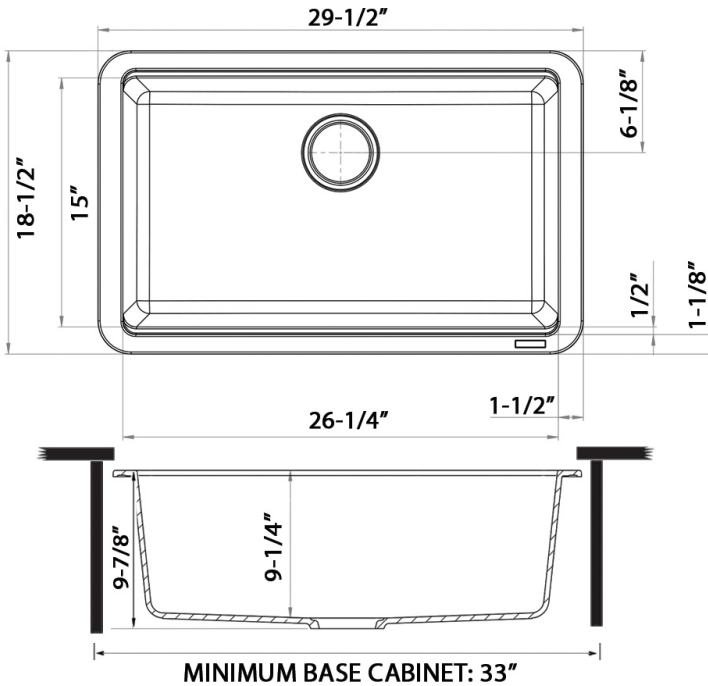

OPTIONAL ACCESSORIES (SOLD SEPARATELY)

cUPC certified by IAPMO to meet US and Canada plumbing standards.
Codes compliance: ASME A112.19.3/CSA B45.4

DIMENSIONS

Register your product at www.ruvati.com/register.