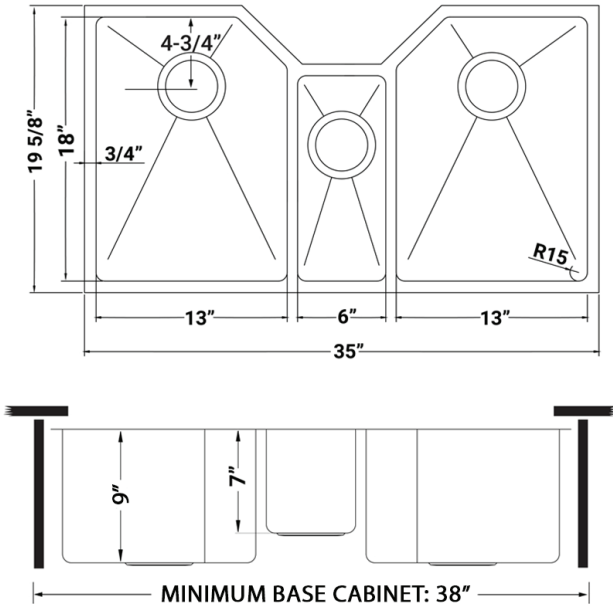

IN THE BOX

Basket Strainer
[RVA1025] x 3

Mounting Clips
[RVA11031]

Rinse Grid
[RVA68500] x 3

Cut-out
Template

NOMINAL DIMENSIONS

Exterior: 35" (wide) x 19-5/8" (front-to-back)
Interior Bowl: 13" x 18" (left), 6" x 14" (middle), 13" x 18" (right)
Bowl Depth: 9" (left), 7" (middle), 9" (right)
Minimum Cabinet Size: 38" wide
Drain Hole Size: 3 1/2"

Phone: 1.855.478.8284
Email: support@ruvati.com

OPTIONAL ACCESSORIES (SOLD SEPARATELY)

Deep Basket
Disposal Flange
[RVA1049ST]

Drain Cover
[RVA1035]

DIMENSIONS

Register your product at www.ruvati.com/register.