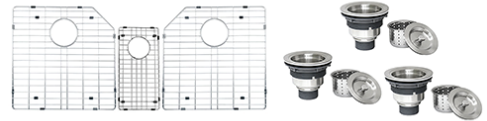

RVH8500

UNDERMOUNT TRIPLE BOWL SINK

RUVATI[®]
SPECIFICATION SHEET

MATERIAL

True 16 Gauge Thickness
Premium T304 Grade Stainless Steel
18/10 Chromium/Nickel Content
Commercial Brushed Finish

FEATURES

- Heavy duty sound guard padding and undercoating
- Slanted bottom with elegant drain grooves for easy draining
- Rounded inside corners

IN THE BOX

Basket Strainer
[RVA1025] x 3

Mounting Clips
[RVA11031]

Rinse Grid
[RVA68500] x 3

Cut-out
Template

NOMINAL DIMENSIONS

Exterior: 35" (wide) x 19-5/8" (front-to-back)
Interior Bowl: 13" x 18" (left), 6" x 14" (middle), 13" x 18" (right)
Bowl Depth: 9" (left), 7" (middle), 9" (right)
Minimum Cabinet Size: 38" wide
Drain Hole Size: 3 1/2"

Installation Type:

Undermount

Inside Corners:

Rounded

Drain Location:

Rear Center

RUVATI USA

www.ruvati.com