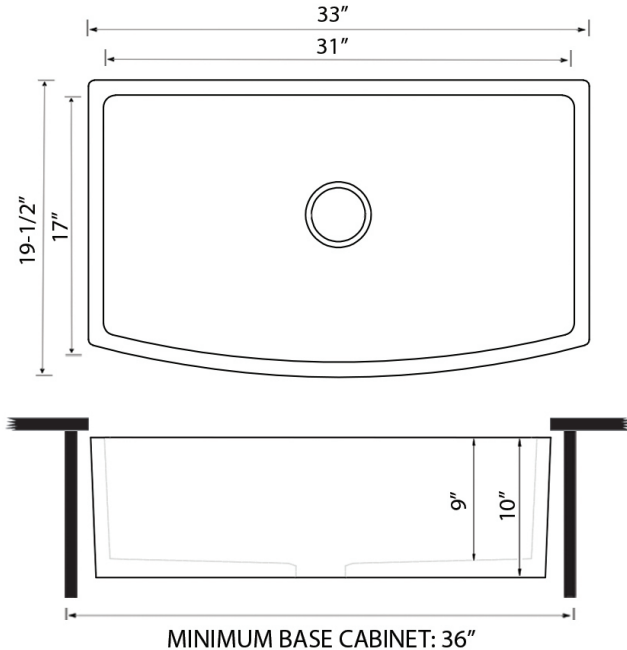

## NOMINAL DIMENSIONS

Exterior: 33" (wide) x 19-1/2" (front-to-back)  
Interior Bowl: 31" (wide) x 17" (front-to-back)  
Bowl Depth: 9"  
Minimum Cabinet Size: 36" wide  
Drain Hole Size: 3 1/2"

Installation Type:  
Farmhouse

Inside Corners:  
Rounded

Drain Location:  
Center

**RUVATI USA**  
www.ruvati.com

Phone: 1.855.478.8284  
Email: support@ruvati.com

## DIMENSIONS

NOTE: Dimensions provided as a guide only. Use actual sink for cutout measurements.

Register your product at [www.ruvati.com/register](http://www.ruvati.com/register).